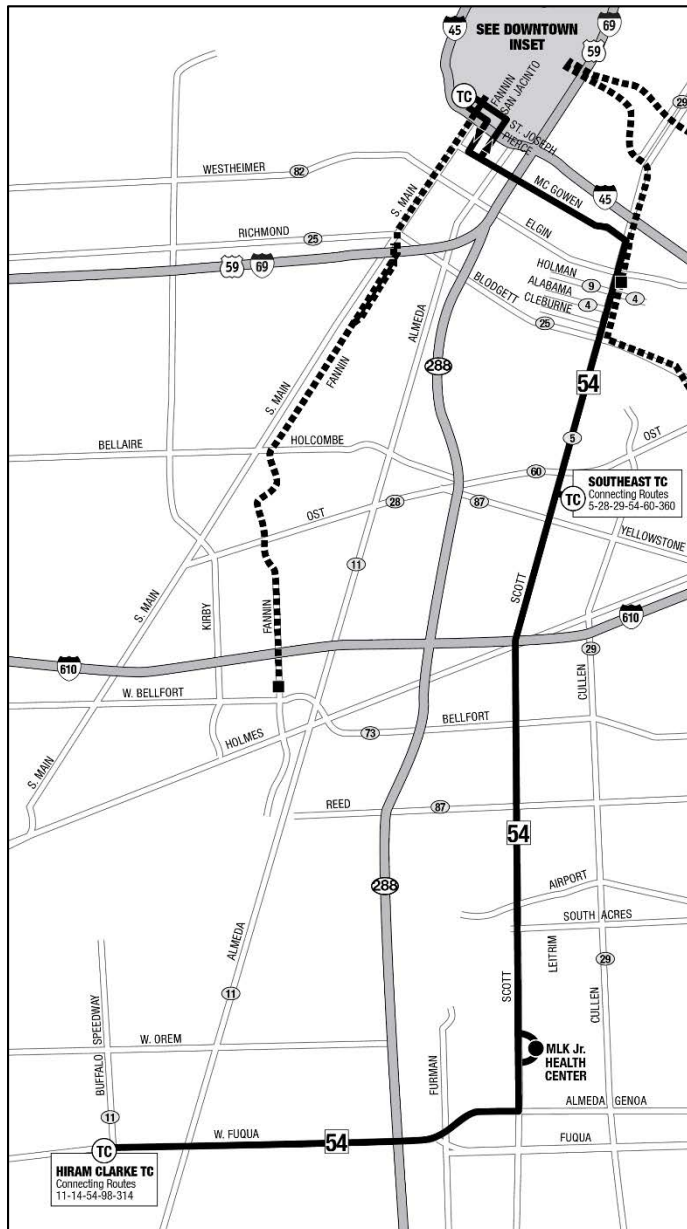

54 SCOTT

LEGEND

- Regular Route
- METRORail
- METRORail Station
- Connecting Route
- Park & Ride
- Transit Center

Downtown Inset