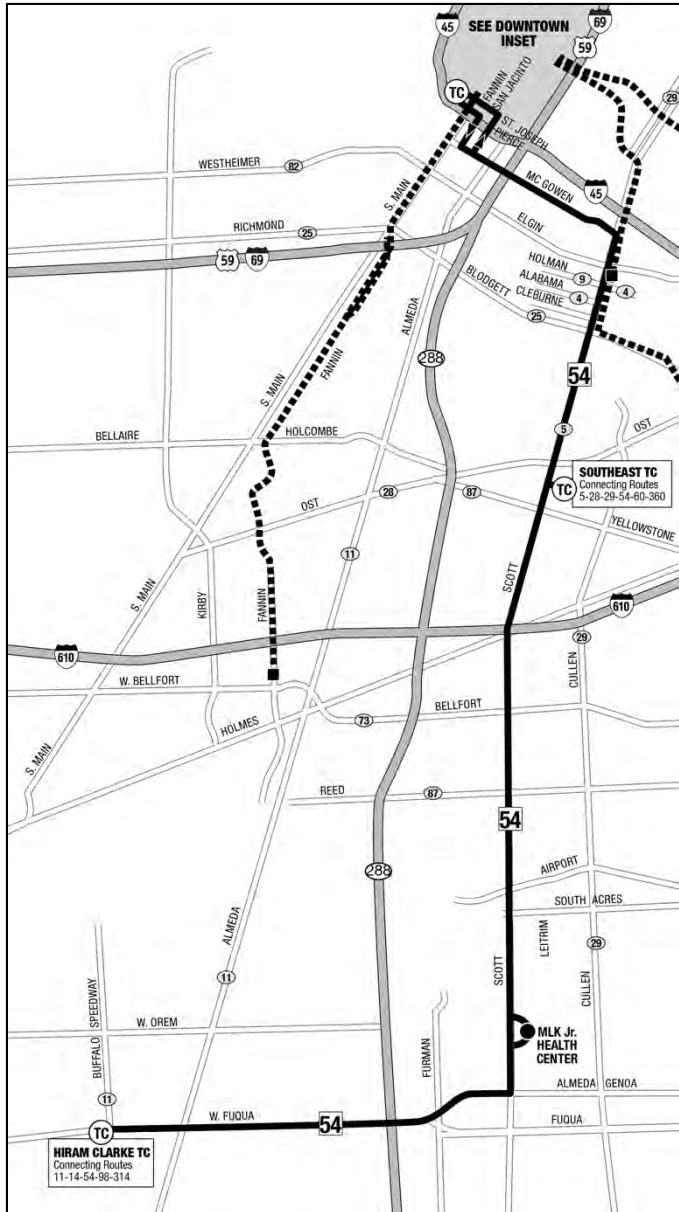

54 SCOTT

METRO

RideMETRO.org | 713-635-4000

Effective Date: **June 2023**
 Service: **Weekday**
 Direction: **Southbound**

DOWNTOWN T.C.	MCGOWEN/ US 59	SCOTT/ CLEBURNE	SOUTHEAST T.C.	SCOTT/ BELLFORT	MLK HEALTH CENTER	HIRAM CLARKE T.C.
3:30	3:36	3:47	3:56	4:10	4:22	4:36
3:40	3:46	3:57	4:06	4:20	4:32	4:46
3:50	3:56	4:07	4:16	4:30	4:42	4:56
4:00	4:06	4:18	4:28	4:44	4:56	5:11
4:10	4:16	4:28	4:38	4:54	5:06	5:21
4:20	4:26	4:38	4:48	5:04	5:16	5:31
4:30	4:36	4:48	4:58	5:14	5:26	5:41
4:40	4:46	4:58	5:08	5:24	5:36	5:51
4:50	4:56	5:08	5:18	5:34	5:46	6:01
5:00	5:06	5:18	5:28	5:44	5:56	6:11
5:10	5:16	5:28	5:38	5:54	6:06	6:21
5:20	5:26	5:38	5:48	6:04	6:16	6:31
5:30	5:36	5:47	5:56	6:10	6:21	6:35
5:40	5:46	5:57	6:06	6:20	6:31	6:45
5:50	5:56	6:07	6:16	6:30	6:41	6:55
6:00	6:06	6:17	6:26	6:40	6:51	7:05
6:15	6:21	6:32	6:41	6:55	7:06	7:20
6:30	6:35	6:46	6:55	7:07	7:18	7:30
6:45	6:50	7:01	7:10	7:22	7:33	7:45
7:00	7:05	7:16	7:25	7:37	7:48	8:00
7:15	7:20	7:31	7:40	7:52	8:03	8:15
7:30	7:35	7:46	7:55	8:07	8:18	8:30
7:45	7:50	8:01	8:10	8:22	8:33	8:45
8:00	8:05	8:15	8:24	8:34	8:44	8:55
8:30	8:35	8:45	8:54	9:04	9:14	9:25
9:00	9:05	9:15	9:24	9:34	9:44	9:55

54 SCOTT

RideMETRO.org | 713-635-4000

Effective Date: **June 2023**
 Service: **Weekday**
 Direction: **Southbound**

DOWNTOWN T.C.	MCGOWEN/ US 59	SCOTT/ CLEBURNE	SOUTHEAST T.C.	SCOTT/ BELLFORT	MLK HEALTH CENTER	HIRAM CLARKE T.C.
9:30	9:35	9:45	9:54	10:04	10:14	10:25
10:00	10:05	10:15	10:24	10:34	10:44	10:55
10:30	10:35	10:44	10:52	11:02	11:11	11:21
11:00	11:05	11:14	11:22	11:32	11:41	11:51
11:30	11:35	11:44	11:52	12:02am	12:11am	12:21am
12:00am	12:05am	12:14am	12:22am	12:32	12:41	12:51
12:30	12:35	12:44	12:52	1:02	1:11	1:21
1:00	1:05	1:14	1:22	1:32	1:41	1:51

54 SCOTT

LEGEND

- Regular Route
- METRO Rail
- METRO Rail Station
- Connecting Route
- Park & Ride
- Transit Center

Downtown Inset