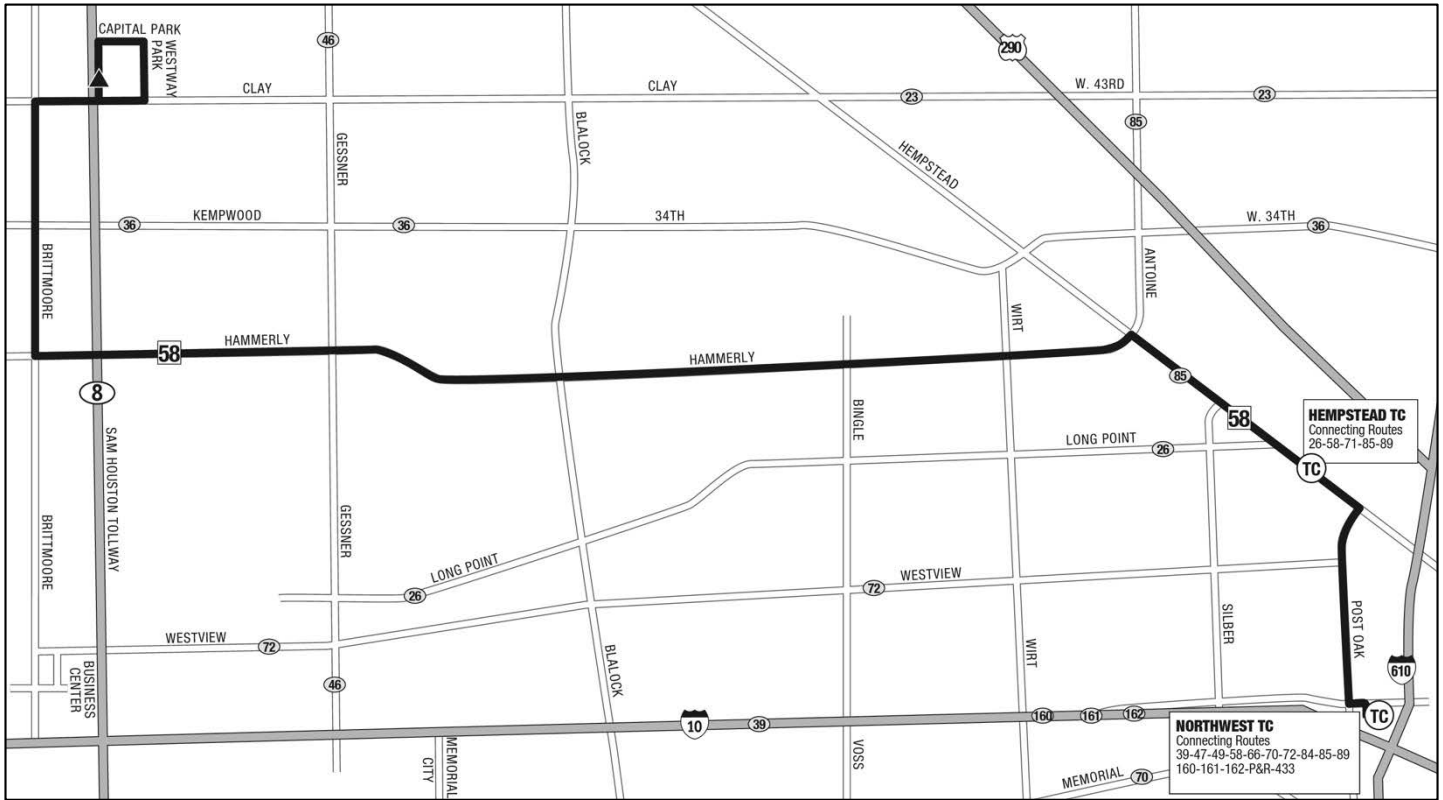

58 HAMMERLY

METRO

RideMETRO.org | 713-635-4000

Effective Date: **January 2022**
 Service: **Sunday**
 Direction: **Eastbound**

WESTWAY PARK/ CLAY	HAMMERLY/ GESSNER	HAMMERLY/ BINGLE	HEMPSTEAD/ ANTOINE	HEMPSTEAD T.C.	NORTHWEST T.C.
6:00am	6:11am	6:20am	6:26am	6:32am	6:38am
7:00	7:11	7:20	7:26	7:32	7:38
8:00	8:11	8:20	8:26	8:32	8:38
9:00	9:12	9:22	9:28	9:34	9:40
10:00	10:12	10:22	10:28	10:34	10:40
11:00	11:12	11:22	11:28	11:34	11:40
12:00pm	12:12pm	12:22pm	12:28pm	12:34pm	12:40pm
1:00	1:12	1:22	1:28	1:34	1:40
2:00	2:12	2:22	2:28	2:34	2:40
3:00	3:12	3:22	3:28	3:34	3:40
4:00	4:12	4:22	4:28	4:34	4:40
5:00	5:12	5:22	5:28	5:34	5:40
6:00	6:12	6:22	6:28	6:34	6:40
7:00	7:11	7:20	7:26	7:32	7:38
8:00	8:11	8:20	8:26	8:32	8:38

58 HAMMERLY

METRO

RideMETRO.org | 713-635-4000

Effective Date: **January 2022**
 Service: **Sunday**
 Direction: **Eastbound**

NORTHWEST T.C.	HEMPSTEAD T.C.	HEMPSTEAD/ ANTOINE	HAMMERLY/ BINGLE	HAMMERLY/ GESSNER	WESTWAY PARK/ CLAY
6:00am	6:06am	6:12am	6:18am	6:27am	6:38am
7:00	7:06	7:12	7:18	7:27	7:38
8:00	8:06	8:12	8:18	8:27	8:38
9:00	9:06	9:12	9:18	9:28	9:40
10:00	10:06	10:12	10:18	10:28	10:40
11:00	11:06	11:12	11:18	11:28	11:40
12:00pm	12:06pm	12:12pm	12:18pm	12:28pm	12:40pm
1:00	1:06	1:12	1:18	1:28	1:40
2:00	2:06	2:12	2:18	2:28	2:40
3:00	3:06	3:12	3:18	3:28	3:40
4:00	4:06	4:12	4:18	4:28	4:40
5:00	5:06	5:12	5:18	5:28	5:40
6:00	6:06	6:12	6:18	6:28	6:40
7:00	7:06	7:12	7:18	7:27	7:38
8:00	8:06	8:12	8:18	8:27	8:38
9:00	9:06	9:12	9:18	9:27	9:38

58 HAMMERLY

METRO

RideMETRO.org | 713-635-4000

HEMPSTEAD TC
Connecting Routes
26-58-71-85-89

NORTHWEST TC
Connecting Routes
39-47-49-58-66-70-72-84-85-89
160-161-162-P&R-433

LEGEND

- Regular Route
- METRORail
- METRORail Station
- (81) Connecting Route
- (PR) Park & Ride
- (TC) Transit Center