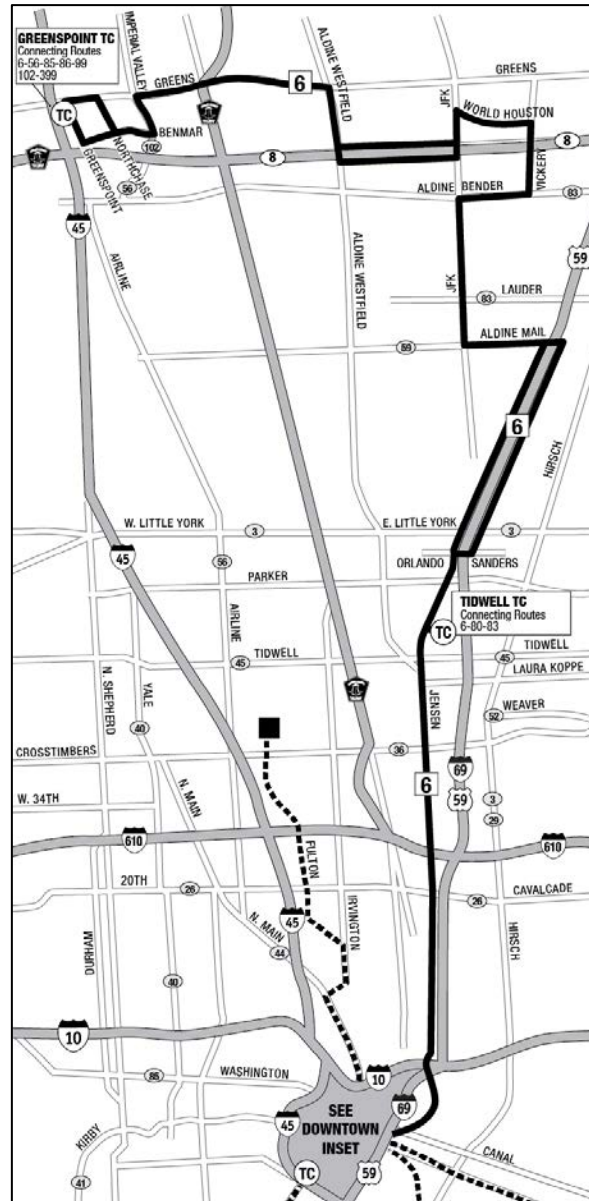

6 JENSEN / GREENS