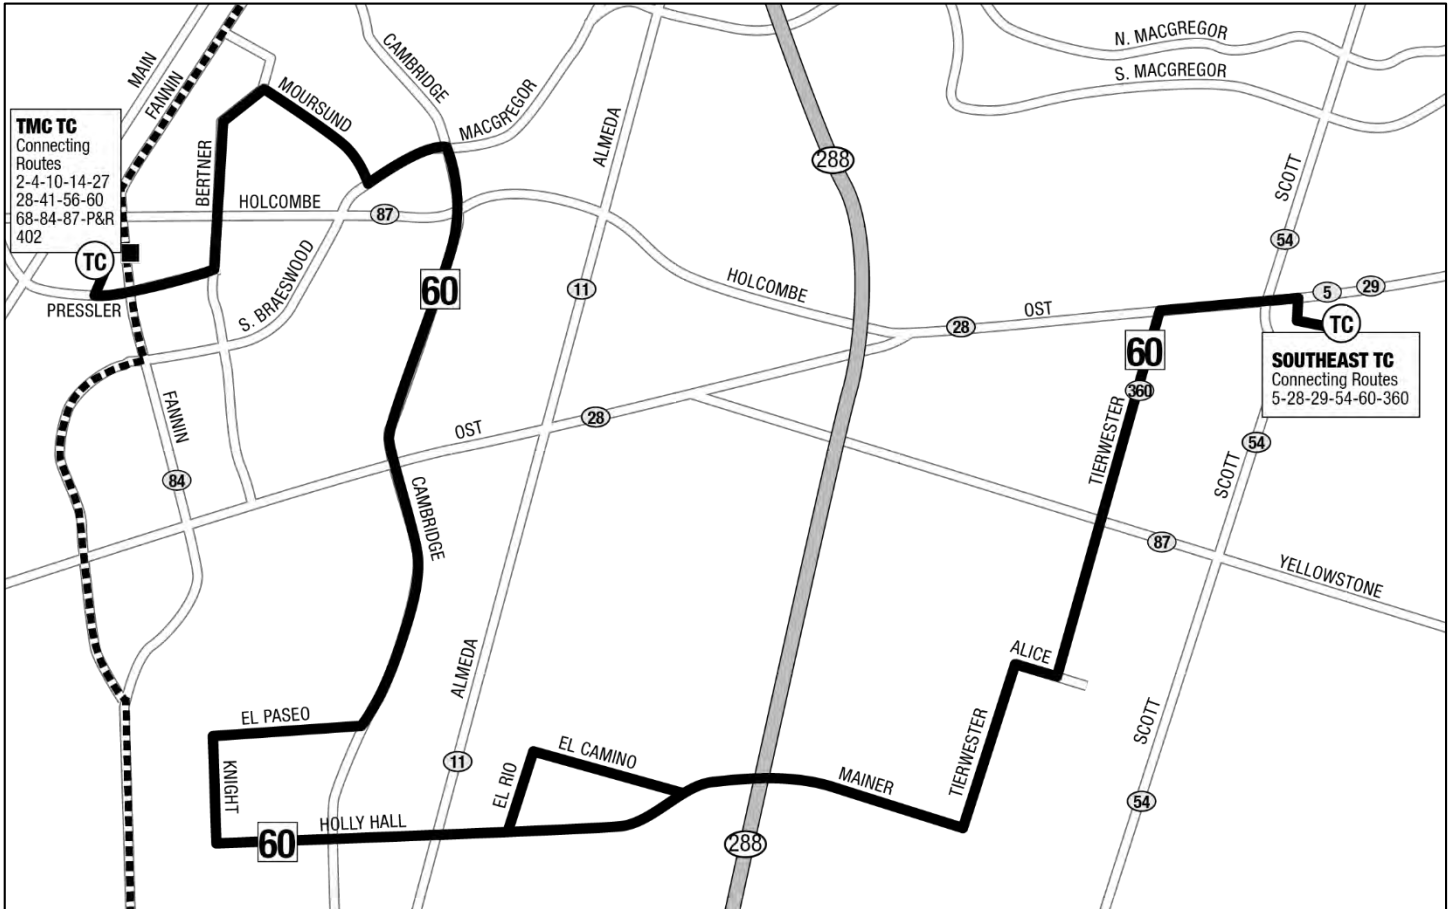

60 CAMBRIDGE

METRO

RideMETRO.org | 713-635-4000

TMC TC
Connecting
Routes
2-4-10-14-27
28-41-56-60
68-84-87-P&R
402

SOUTHEAST TC
Connecting Routes
5-28-29-54-60-360

LEGEND ▲
N

- Regular Route
- METRORail
- METRORail Station
- 81 Connecting Route
- PR Park & Ride TC Transit Center