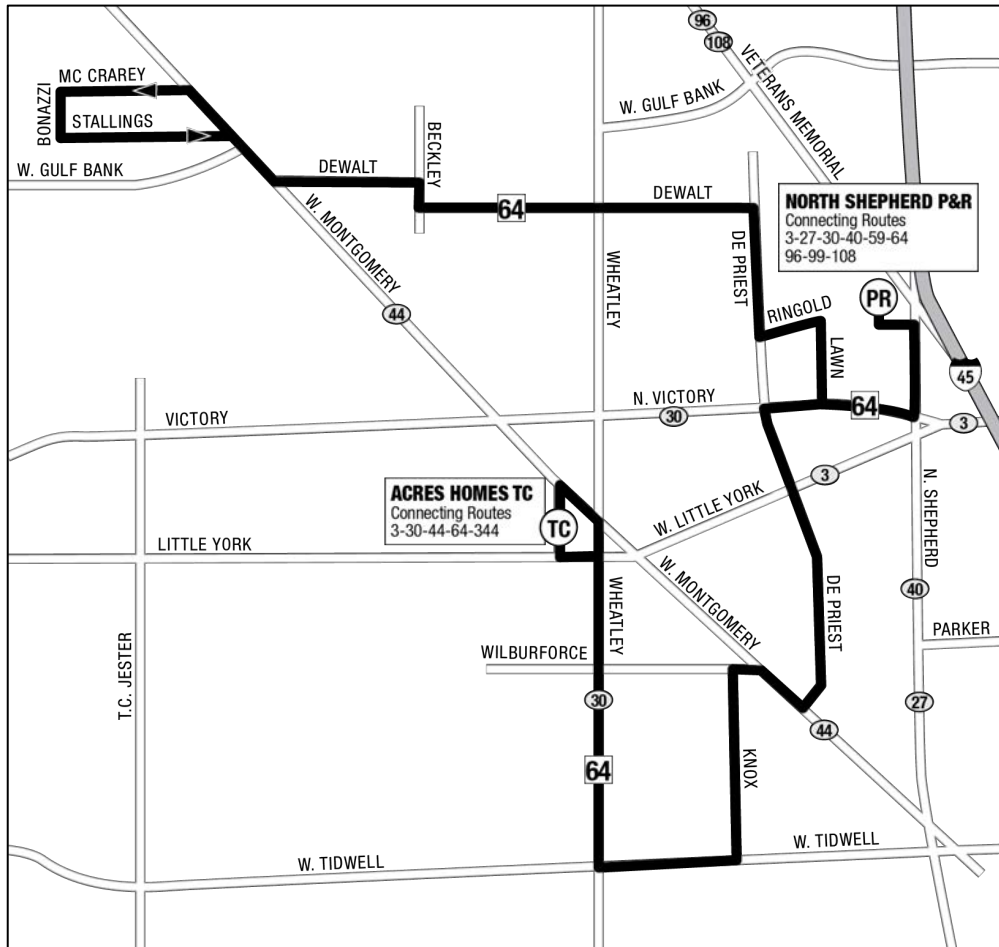

64 LINCOLN CITY

METRO

RideMETRO.org | 713-635-4000

LEGEND ▲
N

- Regular Route
- METRORail
- METRORail Station
- 81 Connecting Route
- PR Park & Ride TC Transit Center