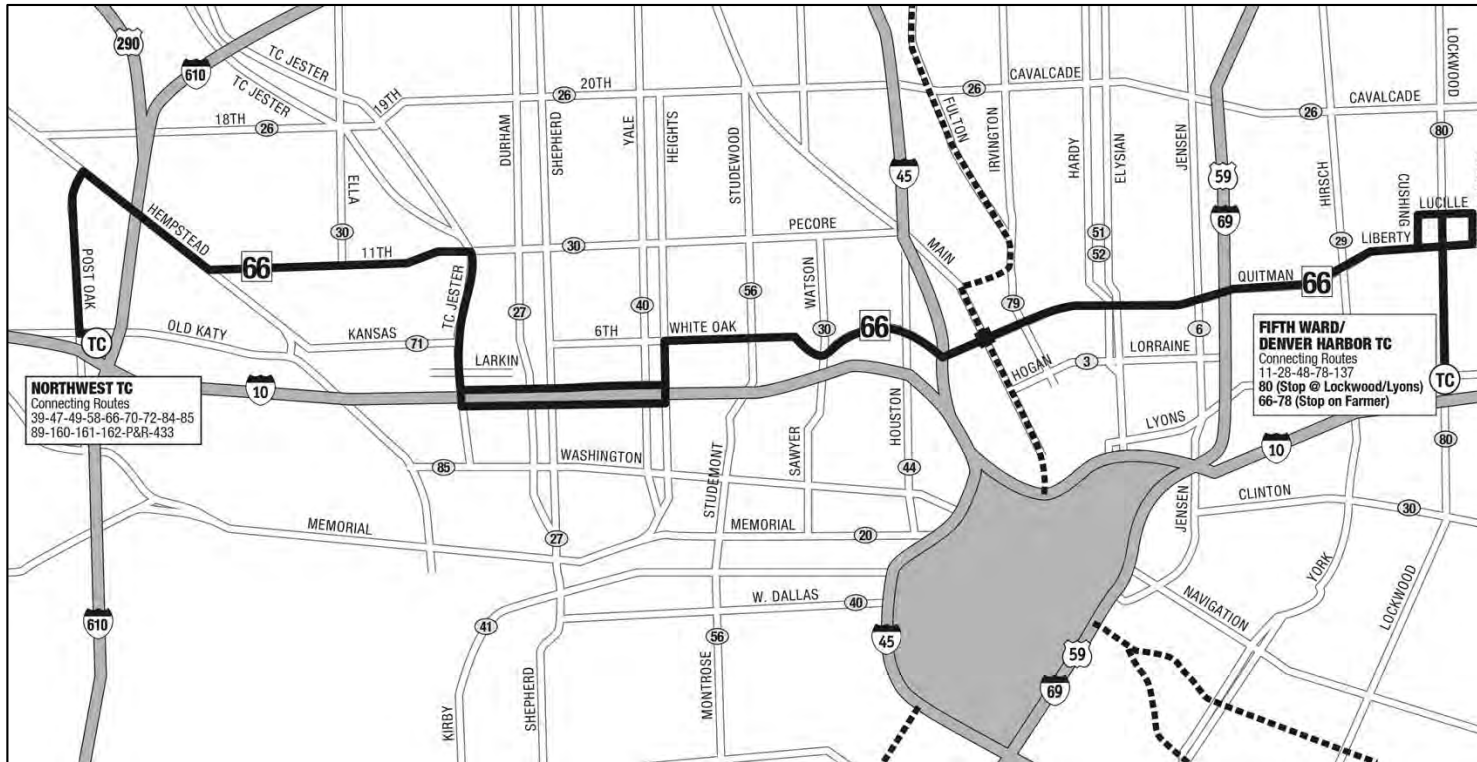

66 QUITMAN

METRO

RideMETRO.org | 713-635-4000

LEGEND

- Regular Route
- METRORail
- METRORail Station
- 81 Connecting Route
- PR Park & Ride
- TC Transit Center