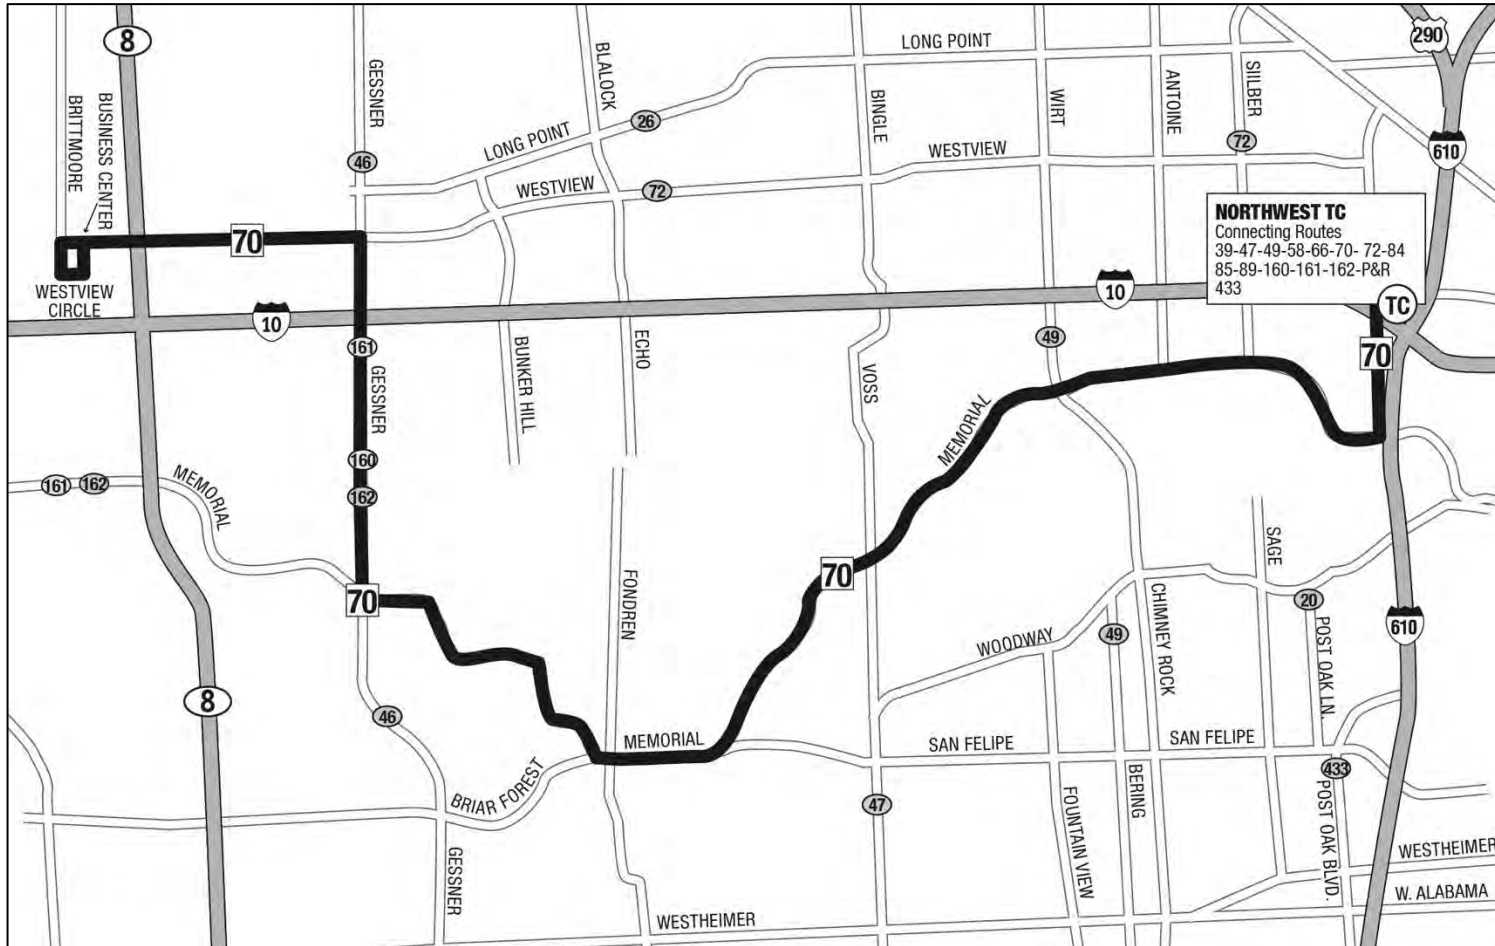

70 MEMORIAL

METRO
RideMETRO.org | 713-635-4000

NORTHWEST TC
Connecting Routes
39-47-49-58-66-70- 72-84
85-89-160-161-162-P&R
433

LEGEND

- Regular Route
- METRO Rail
- METRO Rail Station
- Connecting Route
- Park & Ride
- Transit Center