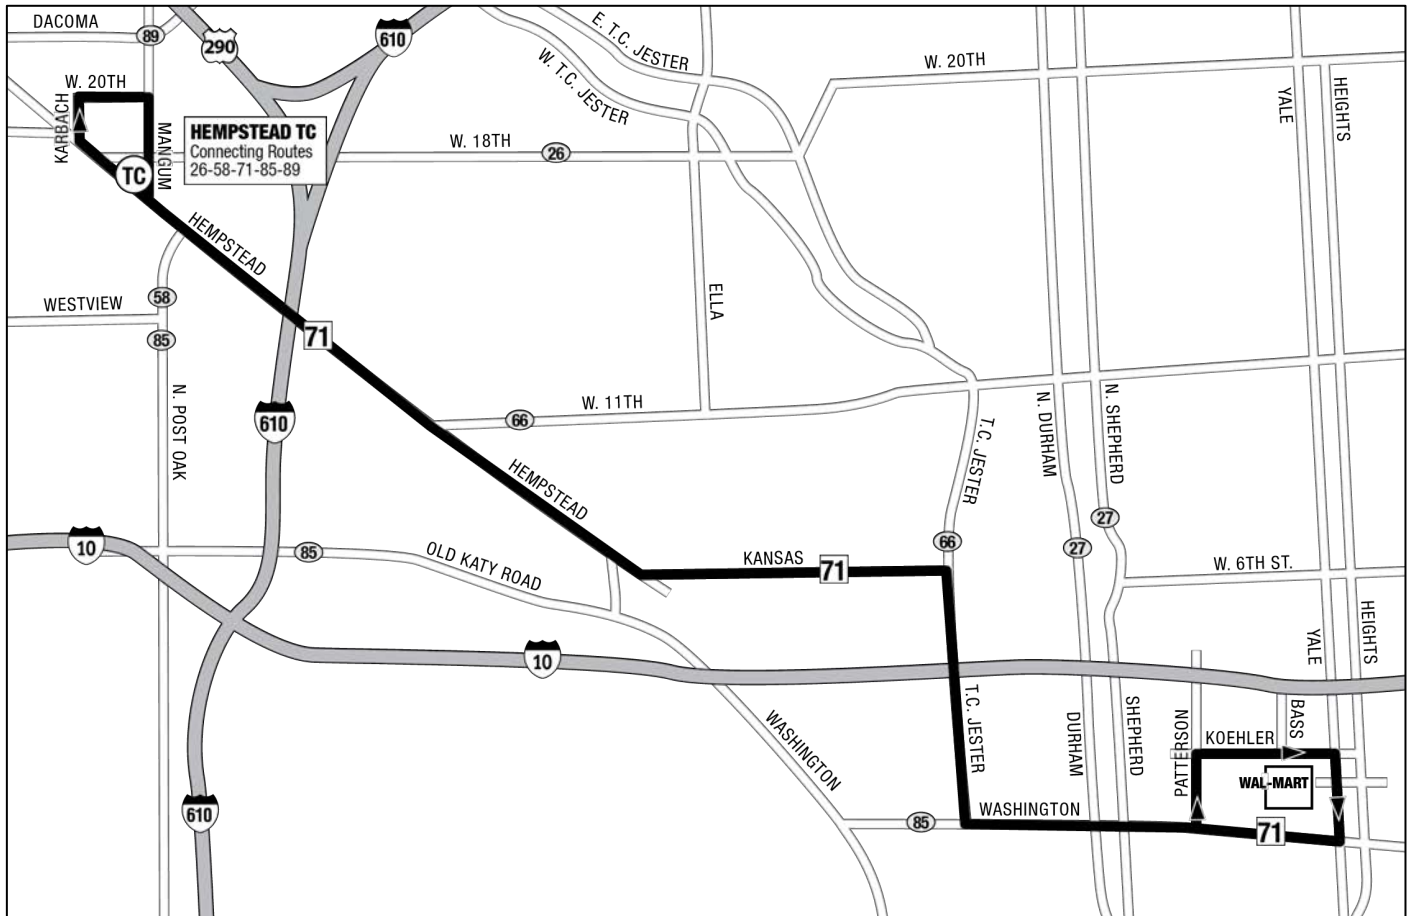

71

COTTAGE GROVE

METRO

RideMETRO.org | 713-635-4000

LEGEND

- Regular Route
- METRORail
- METRORail Station
- Connecting Route
- Park & Ride
- Transit Center

N