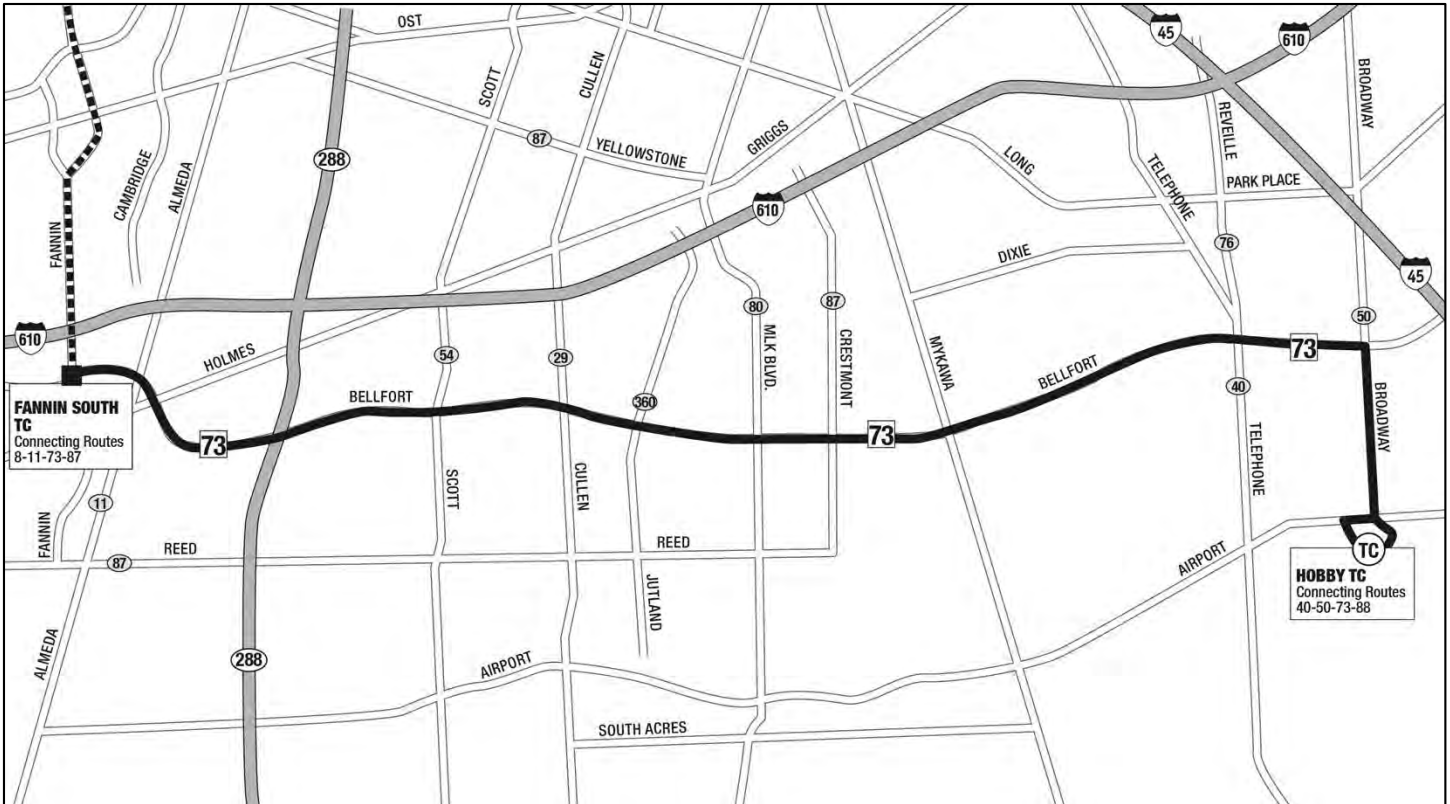

73 BELLFORT

METRO

RideMETRO.org | 713-635-4000

LEGEND

- Regular Route
- METRO Rail
- METRO Rail Station
- Connecting Route
- Park & Ride
- Transit Center