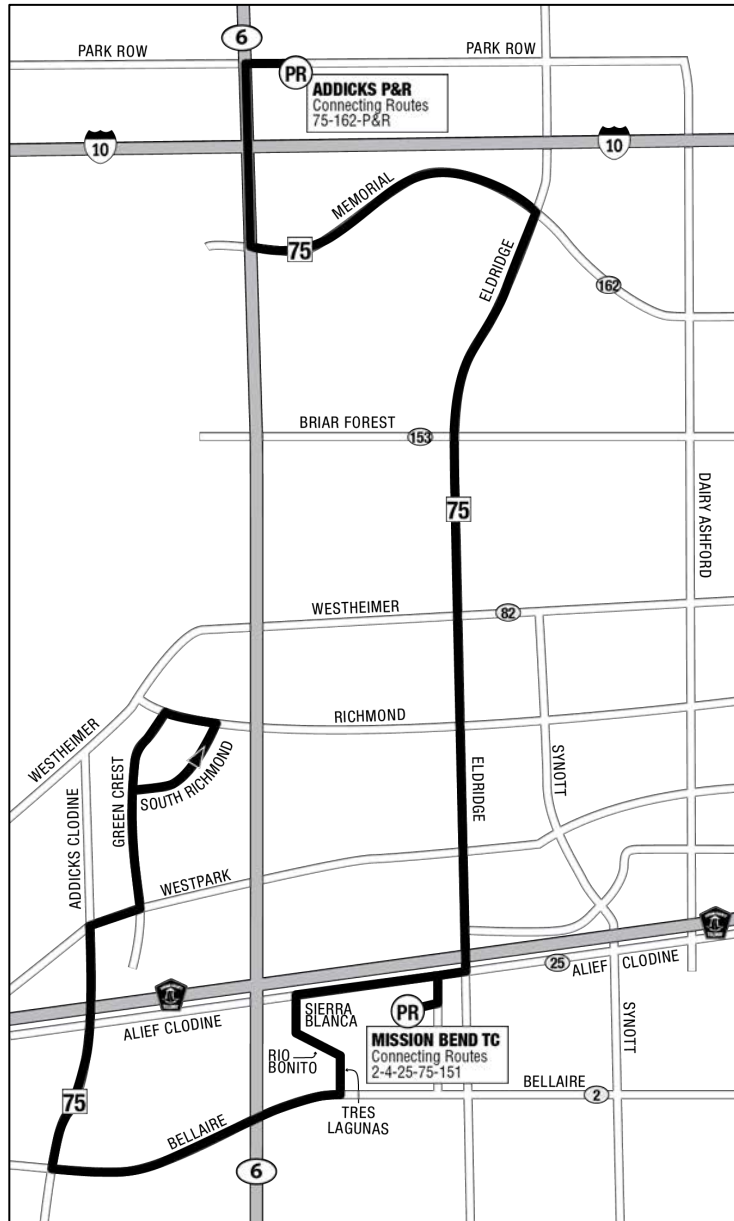

75 ELDRIDGE

LEGEND ▲
N

- Regular Route
- METRORail
- METRORail Station
- 81 Connecting Route
- PR Park & Ride TC Transit Center