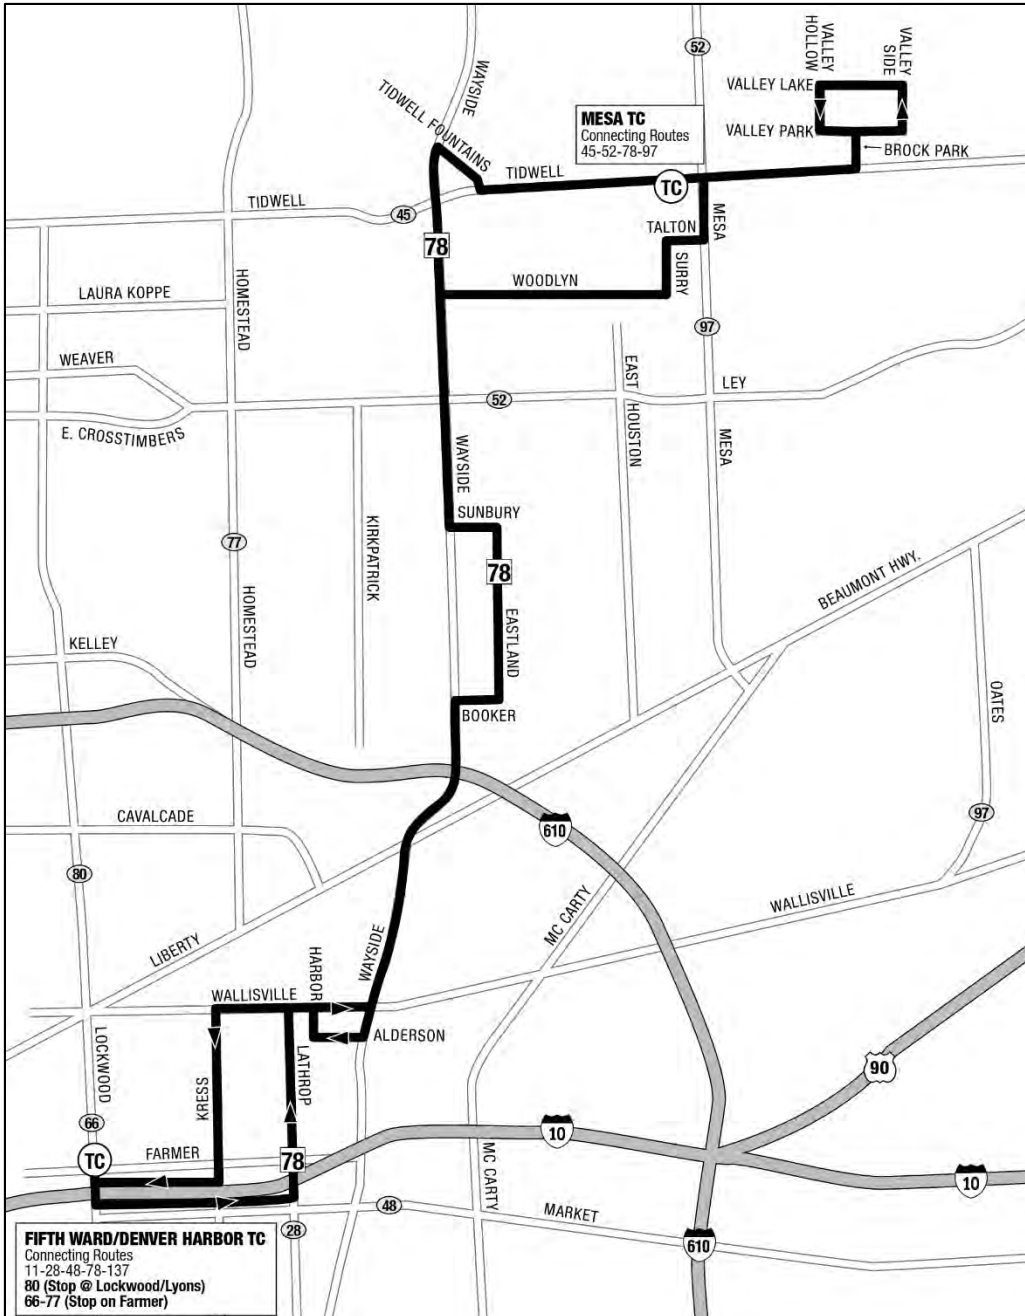

# 78 WAYSIDE

**METRO**

RideMETRO.org | 713-635-4000

Effective Date: **June 2023**  
 Service: **Weekday**  
 Direction: **Southbound**

TIDWELL/ BROCK PARK	MESA T.C.	WAYSIDE/ LEY	FIFTH WARD/DENVER HARBOR T.C.
4:36am	4:41am	4:50am	5:10am
5:33	5:39	5:49	6:10
6:33	6:39	6:49	7:10
7:33	7:39	7:49	8:10
8:33	8:39	8:49	9:10
9:33	9:39	9:49	10:10
10:33	10:39	10:49	11:10
11:33	11:39	11:49	<b>12:10pm</b>
<b>12:33pm</b>	<b>12:39pm</b>	<b>12:49pm</b>	<b>1:10</b>
<b>1:33</b>	<b>1:39</b>	<b>1:49</b>	<b>2:10</b>
<b>2:33</b>	<b>2:39</b>	<b>2:49</b>	<b>3:10</b>
<b>3:33</b>	<b>3:39</b>	<b>3:49</b>	<b>4:10</b>
<b>4:33</b>	<b>4:39</b>	<b>4:49</b>	<b>5:10</b>
<b>5:33</b>	<b>5:39</b>	<b>5:49</b>	<b>6:10</b>
<b>6:33</b>	<b>6:39</b>	<b>6:49</b>	<b>7:10</b>
<b>7:36</b>	<b>7:41</b>	<b>7:50</b>	<b>8:10</b>
<b>8:36</b>	<b>8:41</b>	<b>8:50</b>	<b>9:10</b>
<b>9:36</b>	<b>9:41</b>	<b>9:50</b>	<b>10:10</b>
<b>10:36</b>	<b>10:41</b>	<b>10:50</b>	<b>11:10</b>
<b>11:36</b>	<b>11:41</b>	<b>11:50</b>	12:10am
12:36am	12:41am	12:50am	1:10

## LEGEND

- Regular Route
- METRORail
- METRORail Station
- (81) Connecting Route
- (PR) Park & Ride
- (TC) Transit Center