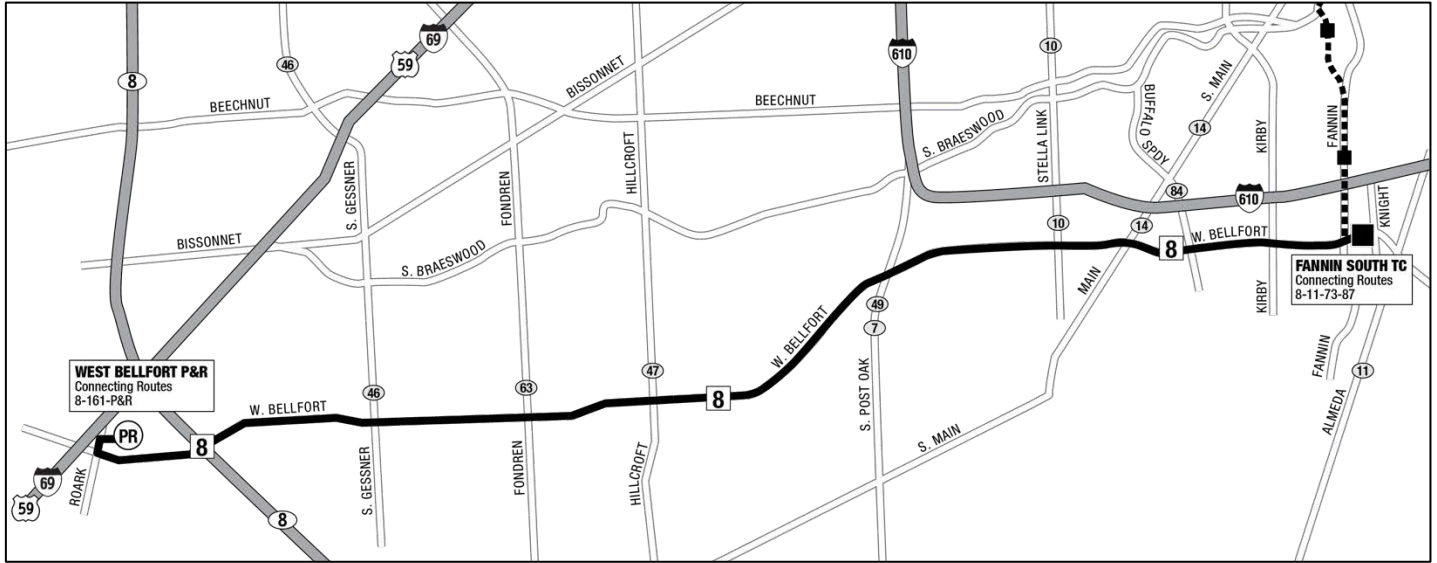

8 WEST BELLFORT

METRO

RideMETRO.org | 713-635-4000

LEGEND

- Regular Route
- METRORail
- METRORail Station
- Connecting Route
- Park & Ride Transit Center