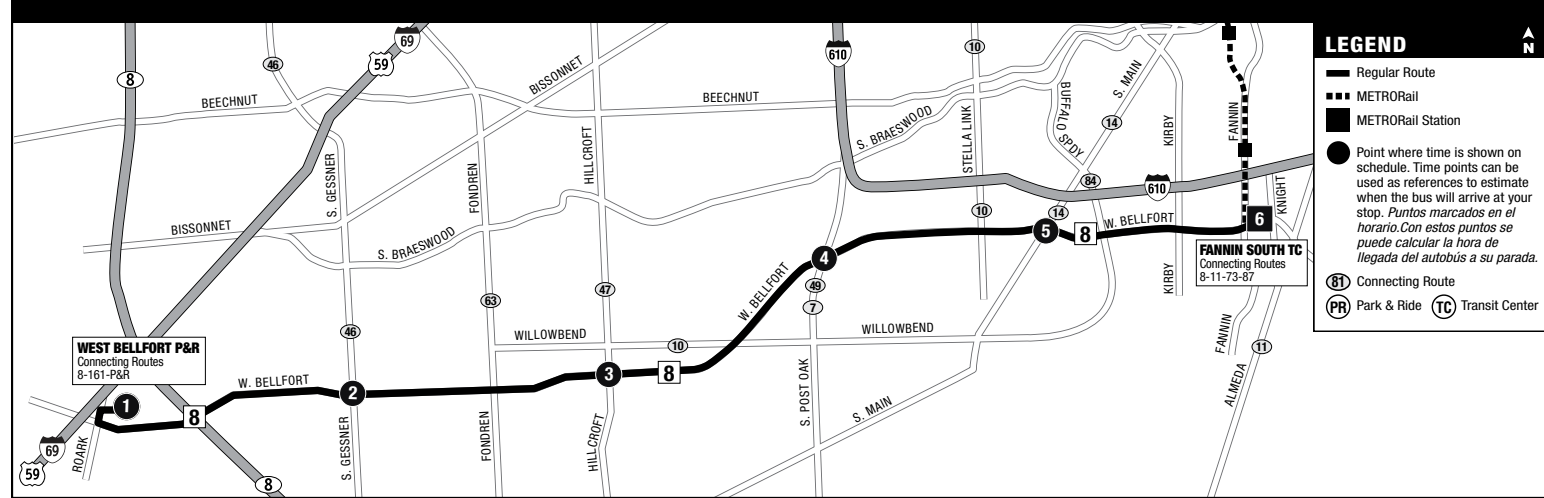

8 West Belfort Route Map / Mapa de la ruta

Peak	Off-Peak	Weekday
15 min. frequency	20 min. frequency	30 min. frequency