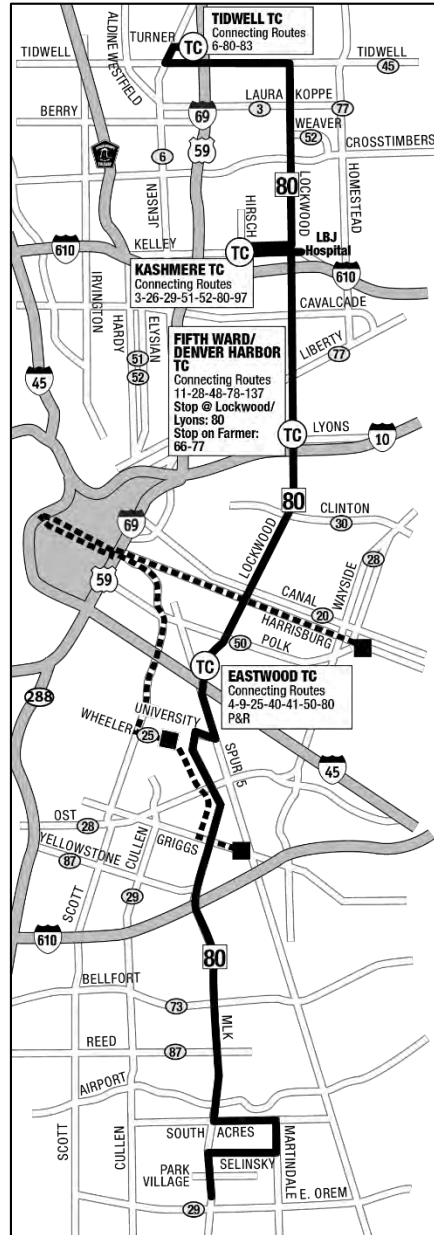

# 80 MLK / LOCKWOOD

Effective Date: **January 2023**  
 Service: **Saturday**  
 Direction: **Northbound**

M.L.K./ PARK VILLAGE	M.L.K./ BELLFORT	M.L.K./ GRIGGS	EASTWOOD T.C.	LOCKWOOD/ HARRISBURG	LOCKWOOD/ LYONS	KASHMERE T.C.	LOCKWOOD/ TIDWELL	TIDWELL T.C.
9:15	9:26	9:34	9:46	9:51	9:59	10:09	10:21	10:27
9:35	9:46	9:54	10:06	10:11	10:19	10:29	----	----
9:55	10:06	10:14	10:26	10:31	10:39	10:49	11:01	11:07
10:15	10:26	10:34	10:46	10:51	10:59	11:09	----	----
10:35	10:46	10:54	11:06	11:11	11:19	11:29	11:41	11:47
10:55	11:06	11:14	11:26	11:31	11:39	11:49	12:01am	12:07am
11:15	11:26	11:34	11:46	11:51	11:59	12:09am	12:21	12:27
11:35	11:46	11:54	12:06am	12:11am	12:19am	12:29	12:41	12:47
11:55	12:06am	12:14am	12:26	12:31	12:39	12:49	1:01	1:07
12:35am	12:46	12:54	1:06	1:11	1:19	1:29	1:41	1:47

# 80 MLK / LOCKWOOD

**LEGEND** 

-  Regular Route
-  METRORail
-  METRORail Station
-  (81) Connecting Route
-  (PR) Park & Ride
-  (TC) Transit Center