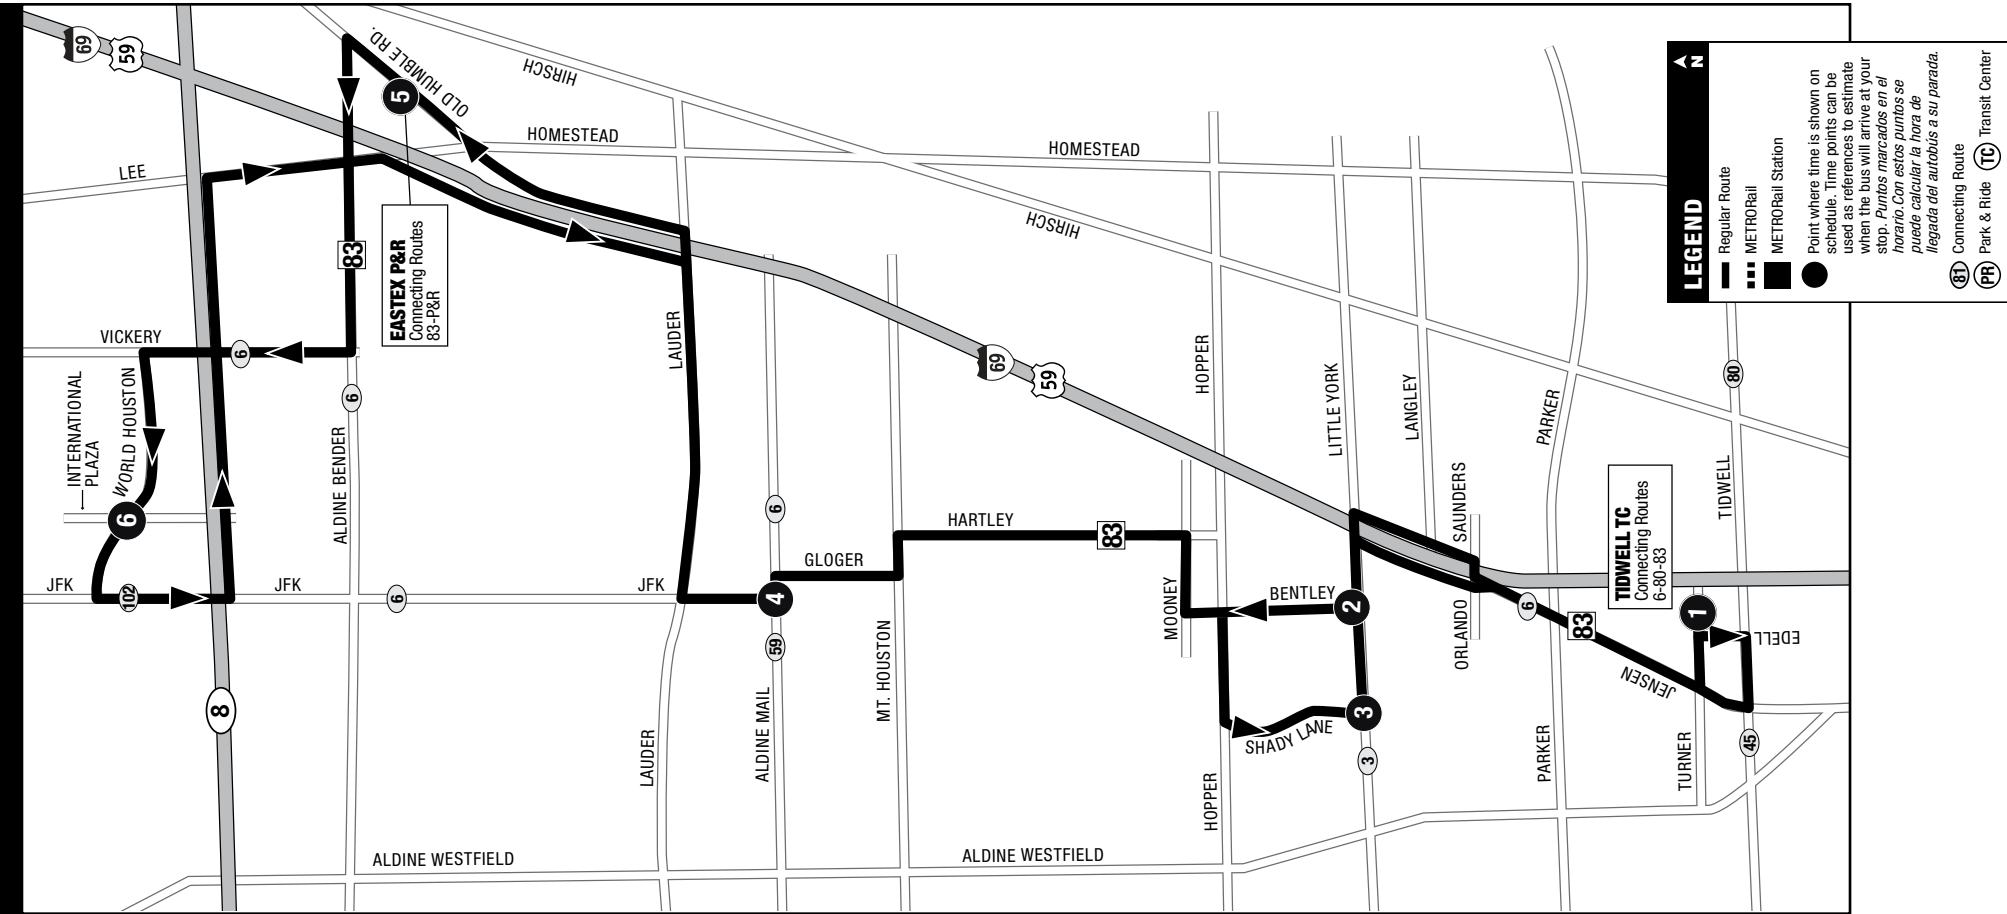

83 Lee Road - JFK Saturday
Northbound / Sábado hacia el norte

Tidwell Transit Center	Bentley & Little York	John F. Kennedy & Aldine Mail	Eastex Park & Ride	World Houston & International Plaza
1	2	4	5	6
5:00am	5:08am	5:16am	5:25	5:34
6:00	6:08	6:16	6:25	6:34
7:00	7:08	7:16	7:25	7:34
8:00	8:08	8:16	8:25	8:34
9:00	9:09	9:18	9:28	9:38
10:00	10:09	10:18	10:28	10:38
11:00	11:09	11:18	11:28	11:38
12:00pm	12:09pm	12:18pm	12:28pm	12:38pm
1:00	1:09	1:18	1:28	1:38
2:00	2:09	2:18	2:28	2:38
3:00	3:09	3:18	3:28	3:38
4:00	4:09	4:18	4:28	4:38
5:00	5:09	5:18	5:28	5:38
6:00	6:09	6:18	6:28	6:38
7:00	7:08	7:16	7:26	7:35

83 Lee Road - JFK Saturday
Southbound / Sábado hacia el sur

World Houston & International Plaza	John F. Kennedy & Aldine Mail	Shady Lane & Little York	Tidwell Transit Center
6	4	3	1
4:55am	5:17am	5:28am	5:37am
5:55	6:17	6:28	6:37
6:55	7:17	7:28	7:37
7:55	8:17	8:28	8:37
8:55	9:17	9:28	9:37
9:55	10:18	10:30	10:40
10:55	11:18	11:30	11:40
11:55	12:18pm	12:30pm	12:40pm
12:55pm	1:18	1:30	1:40
1:55	2:18	2:30	2:40
2:55	3:18	3:30	3:40
3:55	4:18	4:30	4:40
4:55	5:18	5:30	5:40
5:55	6:18	6:30	6:40
6:55	7:18	7:30	7:40

83 Lee Road - JFK Route Map / Mapa de la ruta

LEGEND

- Regular Route
- METRORail
- METRORail Station
- Point where time is shown on schedule. Time points can be used as references to estimate when the bus will arrive at your stop. *Puntos marcados en el horario. Con estos puntos se puede calcular la hora de llegada del autobús a su parada.*
- Connecting Route
- Park & Ride
- Transit Center