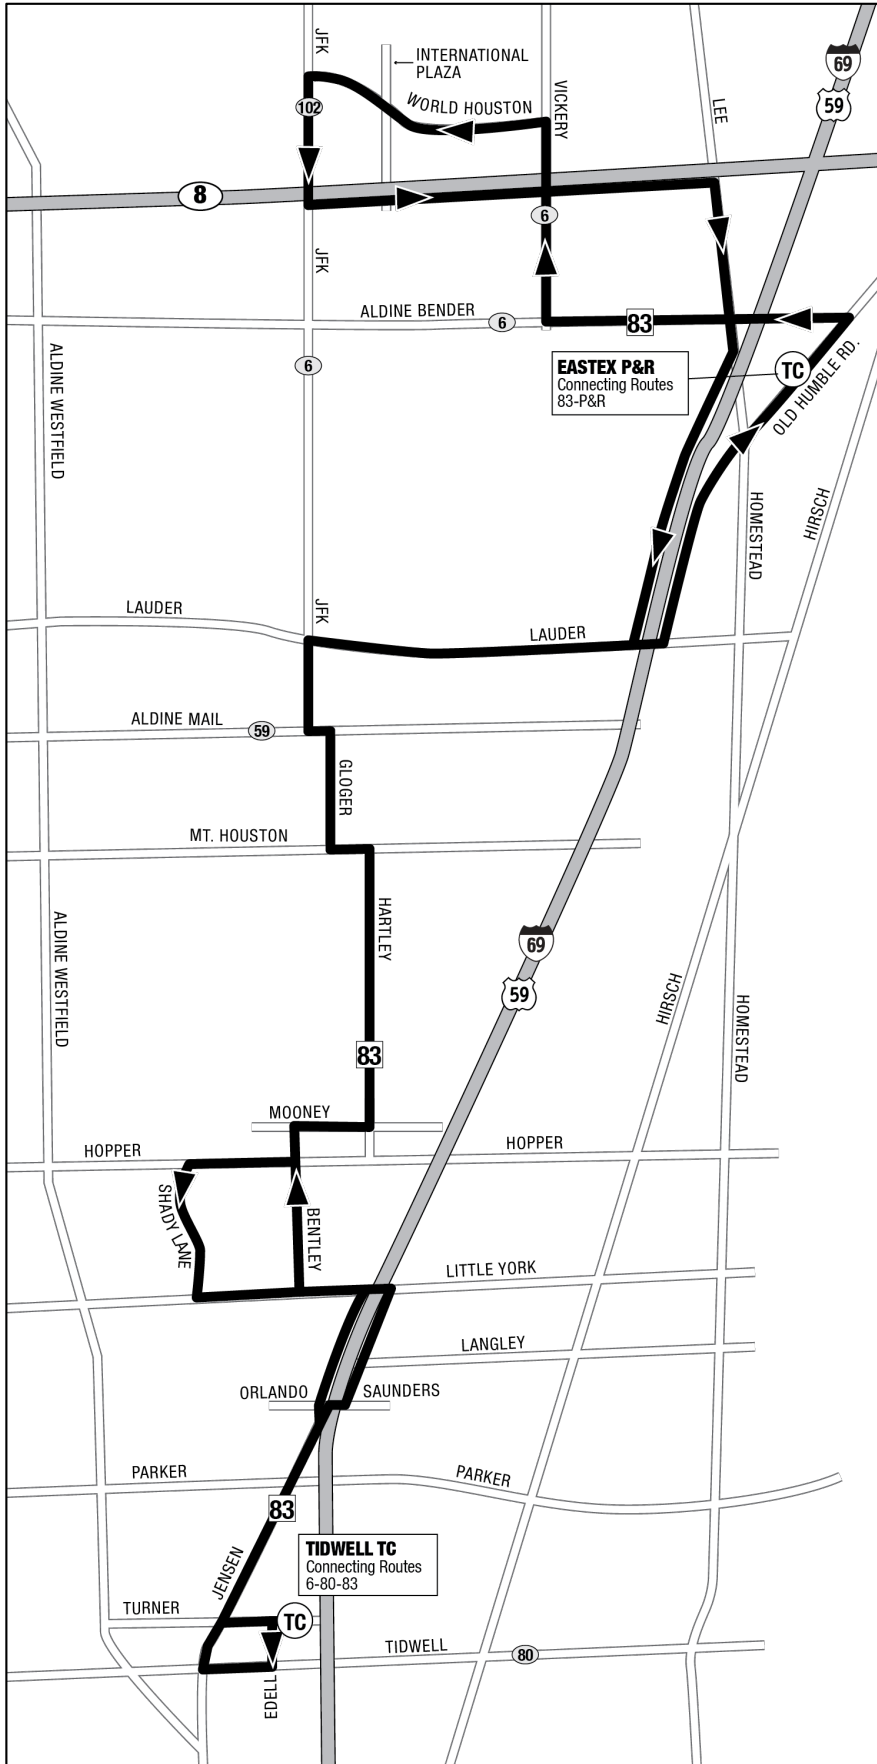

83 LEE ROAD - JFK

METRO

RideMETRO.org | 713-635-4000

LEGEND ▲ N

- Regular Route
- METRORail
- METRORail Station
- 81 Connecting Route
- PR Park & Ride TC Transit Center