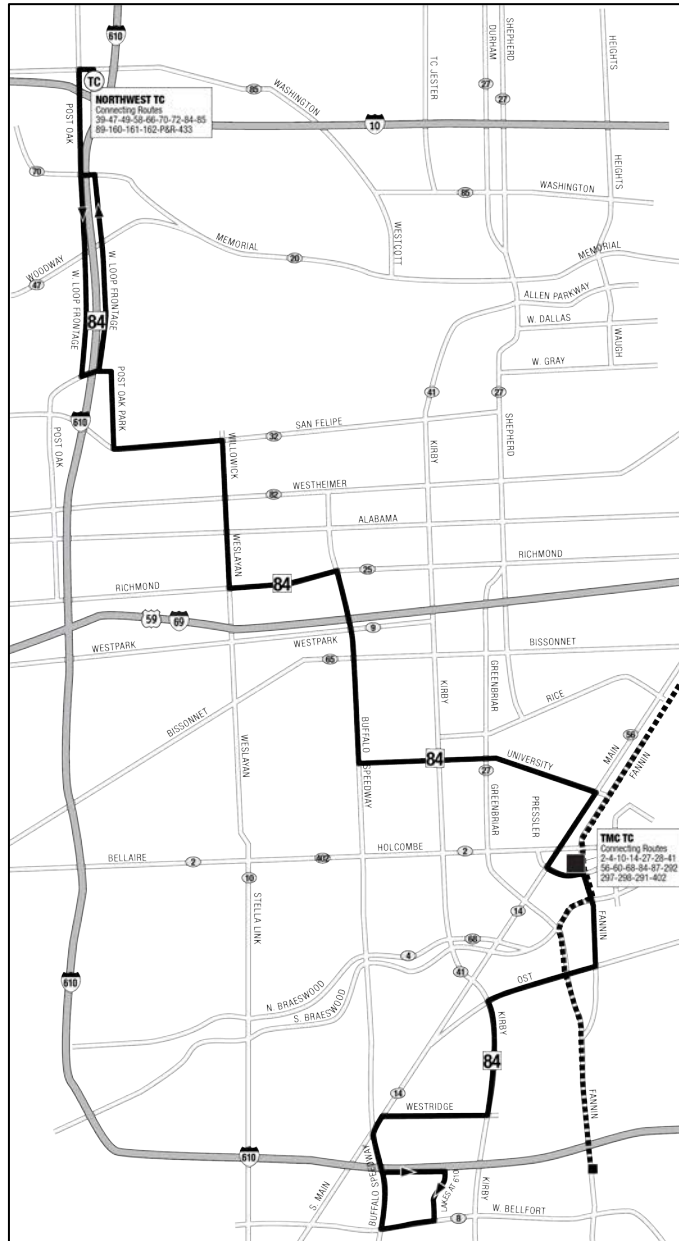

84 BUFFALO SPEEDWAY

LEGEND

- Regular Route
- METRORail
- METRORail Station
- 81 Connecting Route
- PR Park & Ride
- TC Transit Center

▲
N