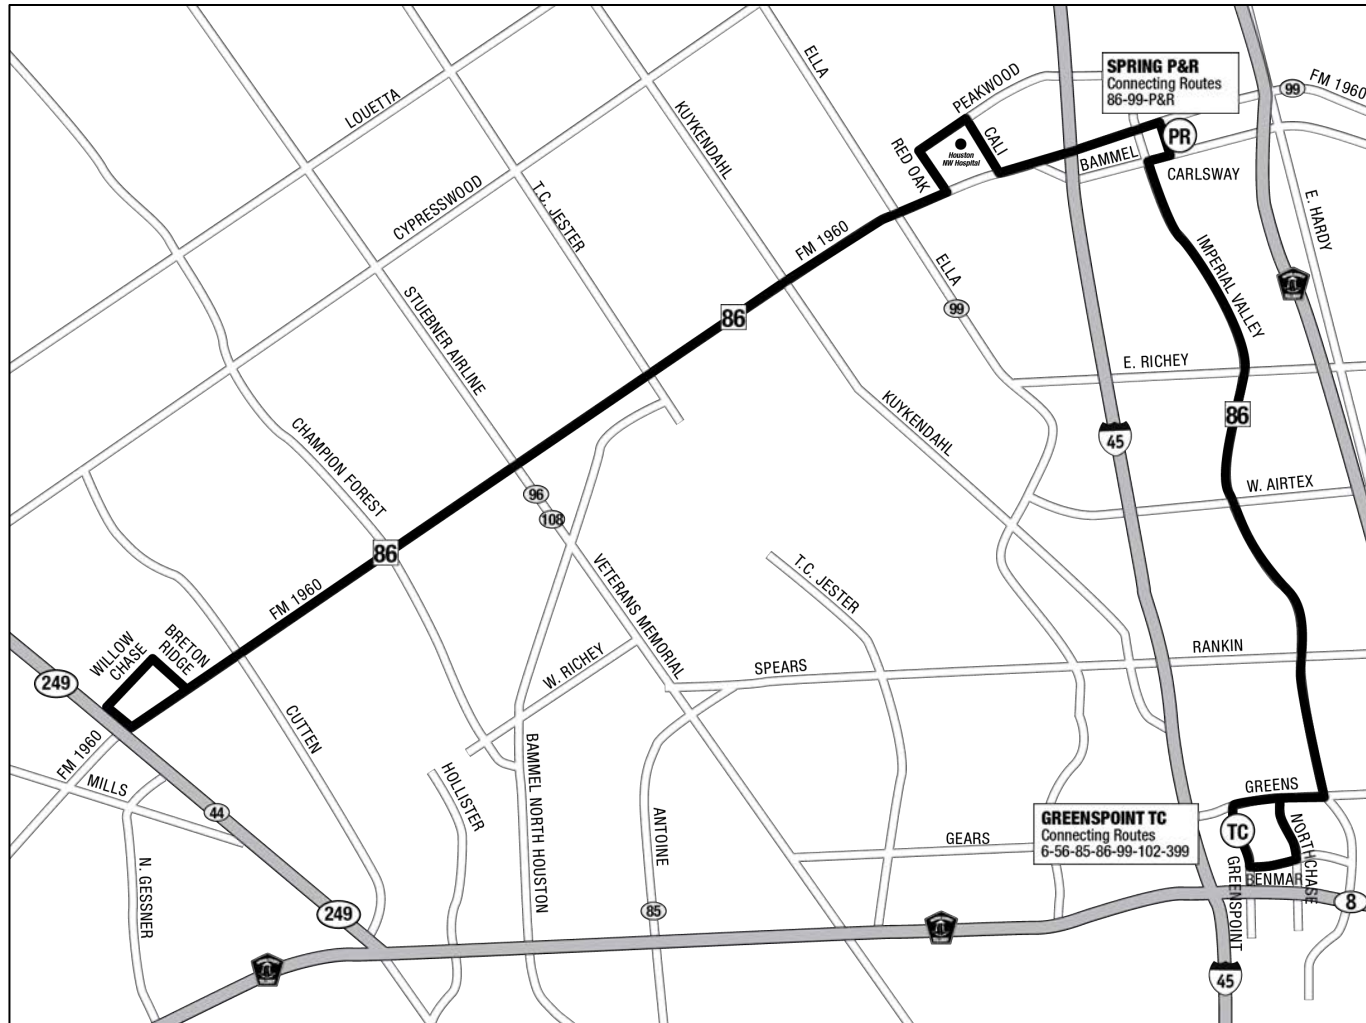

# 86 FM 1960 / IMPERIAL VALLEY

Effective Date: **November 8, 2020**  
 Service: **Sunday**  
 Direction: **Eastbound**

HIGHWAY 249/ WILLOWCHASE	FM 1960/ CUTTEN	FM 1960/ VET. MEMORIAL	FM 1960/ ELLA	HOUSTON NW HOSPITAL	SPRING PARK & RIDE	IMPERIAL VALLEY/ RANKIN	GREENSPOINT T.C.
5:45	5:51	6:00	6:14	6:19	6:28	6:40	6:46
6:15	6:21	6:30	6:42	6:47	6:55	7:07	7:13
6:45	6:51	7:00	7:12	7:17	7:25	7:37	7:43
7:15	7:20	7:29	7:41	7:46	7:53	8:04	8:09
7:45	7:50	7:59	8:11	8:16	8:23	8:34	8:39
8:15	8:20	8:29	8:41	8:46	8:53	9:04	9:09
8:45	8:50	8:59	9:11	9:16	9:23	9:34	9:39
9:15	9:20	9:29	9:41	9:46	9:53	10:04	10:09
9:45	9:50	9:59	10:11	10:16	10:23	10:34	10:39
10:15	10:20	10:29	10:41	10:46	10:53	11:04	11:09
10:45	10:50	10:59	11:11	11:16	11:23	11:34	11:39
11:15	11:20	11:29	11:41	11:46	11:53	12:04am	12:09am

# 86 FM 1960 / IMPERIAL VALLEY

**METRO**  
RideMETRO.org | 713-635-4000

Effective Date: **November 8, 2020**  
 Service: **Sunday**  
 Direction: **Westbound**

GREENSPPOINT T.C.	IMPERIAL VALLEY/ RANKIN	SPRING PARK & RIDE	HOUSTON NW HOSPITAL	FM 1960/ ELLA	FM 1960/ VET. MEMORIAL	FM 1960/ CUTTEN	HIGHWAY 249/ WILLOWCHASE
6:00	6:10	6:20	6:26	6:32	6:43	6:51	6:55
6:30	6:40	6:50	6:56	7:02	7:13	7:21	7:25
7:00	7:09	7:19	7:26	7:31	7:40	7:46	7:50
7:30	7:39	7:49	7:56	8:01	8:10	8:16	8:20
8:00	8:09	8:19	8:26	8:31	8:40	8:46	8:50
8:30	8:39	8:49	8:56	9:01	9:10	9:16	9:20
9:00	9:09	9:19	9:26	9:31	9:40	9:46	9:50
9:30	9:39	9:49	9:56	10:01	10:10	10:16	10:20
10:00	10:09	10:19	10:26	10:31	10:40	10:46	10:50
10:30	10:39	10:49	10:56	11:01	11:10	11:16	11:20
11:00	11:09	11:19	11:26	11:31	11:40	11:46	11:50

# 86 FM 1960 / IMPERIAL VALLEY

**LEGEND**

- Regular Route
- METRORail
- METRORail Station
- (81) Connecting Route
- (PR) Park & Ride
- (TC) Transit Center