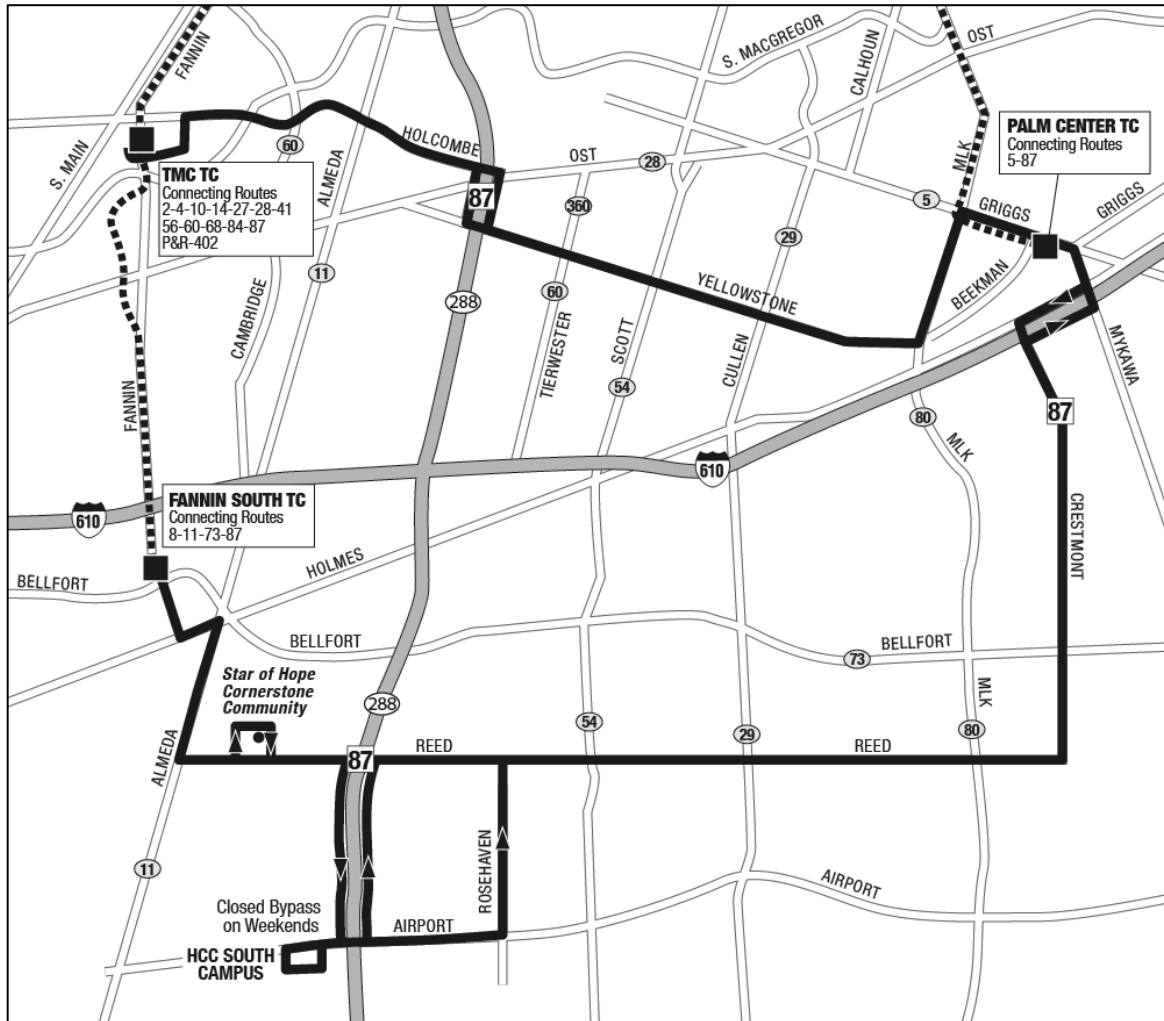

# 87 SUNNYSIDE

**METRO**

RideMETRO.org | 713-635-4000

Effective Date: **June 2020**  
 Service: **Sunday**  
 Direction: **Southbound**

TMC T.C.	HOLCOMBE/ALMEDA	YELLOWSTONE/SCOTT	MLK/YELLOWSTONE	GRIGGS/BEEKMAN	CRESTMONT/BELLFORT	REED/SCOTT	HCC-SOUTH CAMPUS	FANNIN SOUTH T.C.
5:40am	5:47am	5:53am	5:57am	6:01am	6:11am	6:23am	---	6:35am
6:40	6:47	6:53	6:57	7:01	7:11	7:23	---	7:35
7:40	7:47	7:53	7:57	8:01	8:11	8:23	---	8:35
8:40	8:47	8:53	8:57	9:01	9:11	9:23	---	9:35
9:40	9:48	9:55	10:00	10:04	10:15	10:27	---	10:40
10:40	10:48	10:55	11:00	11:04	11:15	11:27	---	11:40
11:40	11:48	11:55	<b>12:00pm</b>	<b>12:04pm</b>	<b>12:15pm</b>	<b>12:27pm</b>	---	<b>12:40pm</b>
<b>12:40pm</b>	<b>12:48pm</b>	<b>12:55pm</b>	<b>1:00</b>	<b>1:04</b>	<b>1:15</b>	<b>1:27</b>	---	<b>1:40</b>
<b>1:40</b>	<b>1:48</b>	<b>1:55</b>	<b>2:00</b>	<b>2:04</b>	<b>2:15</b>	<b>2:27</b>	---	<b>2:40</b>
<b>2:40</b>	<b>2:48</b>	<b>2:55</b>	<b>3:00</b>	<b>3:04</b>	<b>3:15</b>	<b>3:27</b>	---	<b>3:40</b>
<b>3:40</b>	<b>3:48</b>	<b>3:55</b>	<b>4:00</b>	<b>4:04</b>	<b>4:15</b>	<b>4:27</b>	---	<b>4:40</b>
<b>4:40</b>	<b>4:48</b>	<b>4:55</b>	<b>5:00</b>	<b>5:04</b>	<b>5:15</b>	<b>5:27</b>	---	<b>5:40</b>
<b>5:40</b>	<b>5:48</b>	<b>5:55</b>	<b>6:00</b>	<b>6:04</b>	<b>6:15</b>	<b>6:27</b>	---	<b>6:40</b>
<b>6:40</b>	<b>6:48</b>	<b>6:55</b>	<b>7:00</b>	<b>7:04</b>	<b>7:15</b>	<b>7:27</b>	---	<b>7:40</b>
<b>7:40</b>	<b>7:46</b>	<b>7:52</b>	<b>7:56</b>	<b>8:00</b>	<b>8:09</b>	<b>8:21</b>	---	<b>8:32</b>
<b>8:40</b>	<b>8:46</b>	<b>8:52</b>	<b>8:56</b>	<b>9:00</b>	<b>9:09</b>	<b>9:21</b>	---	<b>9:32</b>

## LEGEND

- Regular Route
- METRORail
- METRORail Station
- Connecting Route
- Park & Ride
- Transit Center