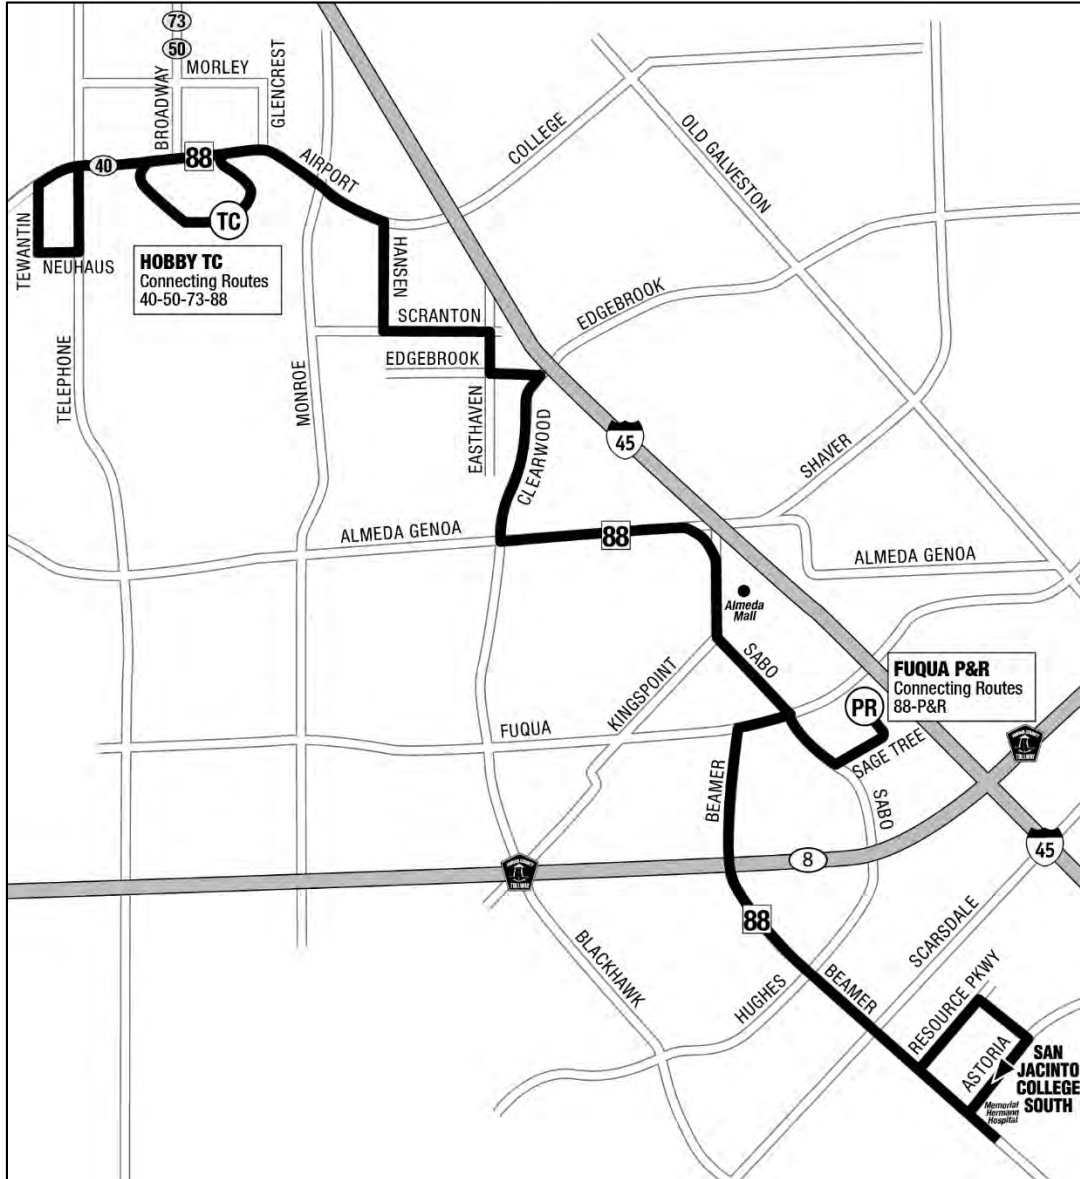

88 SAGEMONT

METRO
RideMETRO.org | 713-635-4000

LEGEND ▲
N

- Regular Route
- METRORail
- METRORail Station
- Connecting Route
- Park & Ride
- Transit Center