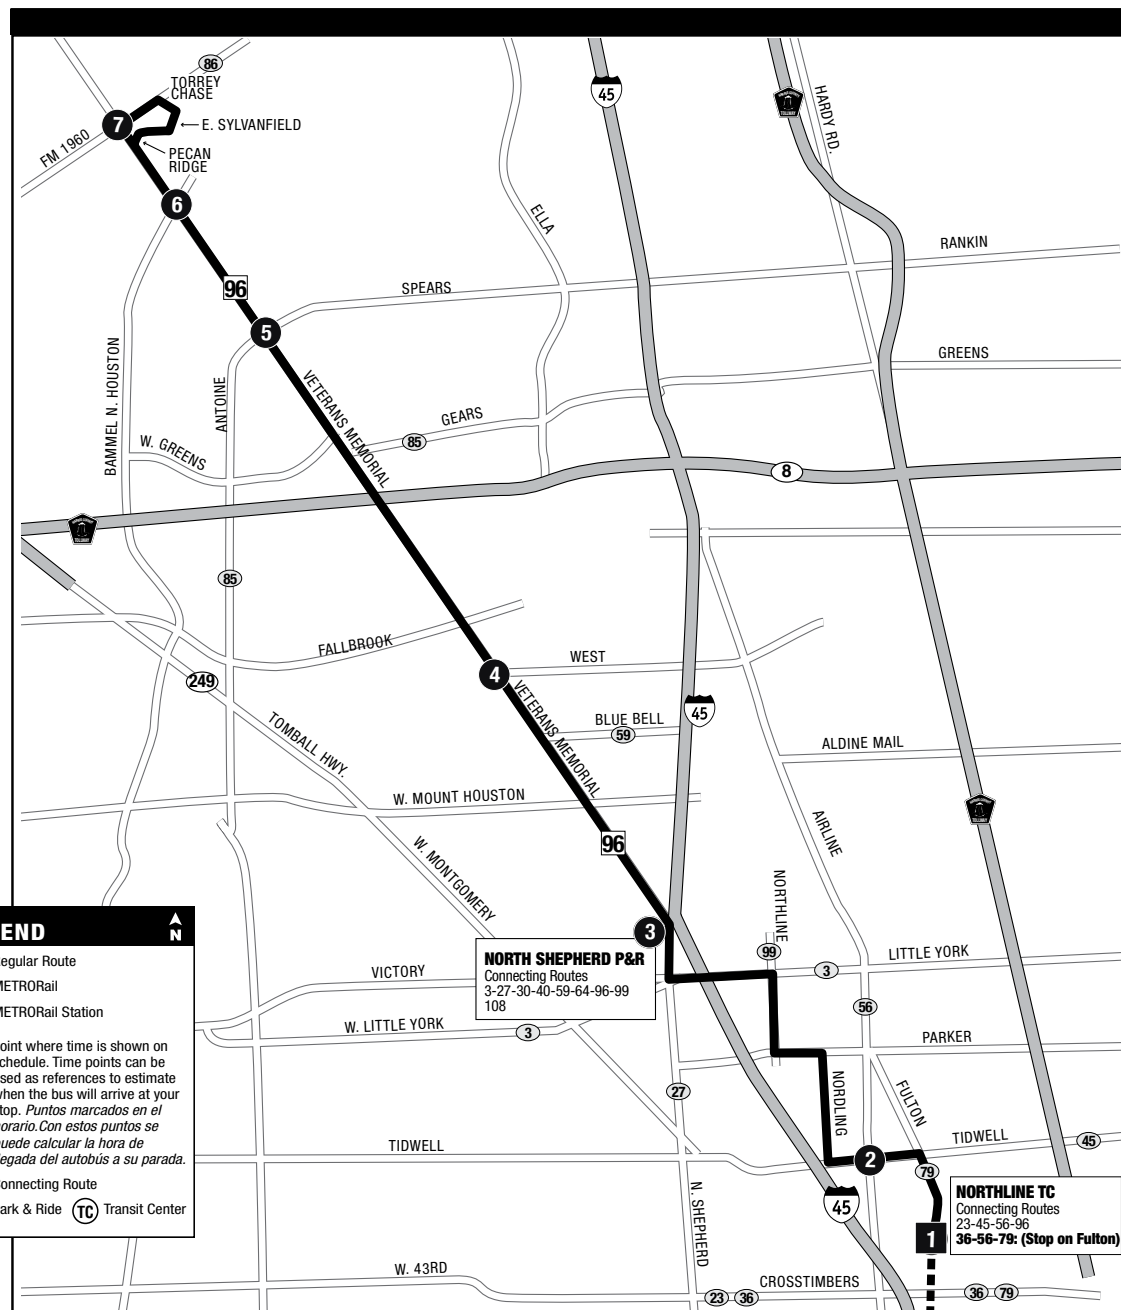

96 Veterans Memorial Sunday Northbound /

Domingo hacia el norte

Northline Transit Center / HCC	Tidwell & Airline	N. Shepherd Park & Ride	Veterans Memorial & West Rd	Veterans Memorial & Antoine	Veterans Memorial & Bammel N. Houston	Veterans Memorial & FM 1960
1	2	3	4	5	6	7
4:40am	4:46am	4:59am	5:08am	5:19am	5:24am	5:30am
5:25	5:31	5:44	5:53	6:04	6:09	6:15
6:10	6:16	6:29	6:38	6:49	6:54	7:00
6:55	7:01	7:14	7:23	7:34	7:39	7:45
7:40	7:46	7:59	8:08	8:19	8:24	8:30
8:25	8:31	8:44	8:53	9:04	9:09	9:15
9:10	9:16	9:30	9:40	9:52	9:57	10:04
9:55	10:01	10:15	10:25	10:37	10:42	10:49
10:40	10:46	11:00	11:10	11:22	11:27	11:34
11:25	11:31	11:45	11:55	12:07pm	12:12pm	12:19pm
12:10pm	12:16pm	12:30pm	12:40pm	12:52	12:57	1:04
12:55	1:01	1:15	1:25	1:37	1:42	1:49
1:40	1:46	2:00	2:10	2:22	2:27	2:34
2:25	2:31	2:45	2:55	3:07	3:12	3:19
3:10	3:16	3:30	3:40	3:52	3:57	4:04
3:55	4:01	4:15	4:25	4:37	4:42	4:49
4:40	4:46	5:00	5:10	5:22	5:27	5:34
5:25	5:31	5:45	5:55	6:07	6:12	6:19
6:10	6:16	6:30	6:40	6:52	6:57	7:04
6:55	7:01	7:15	7:25	7:37	7:42	7:49
7:40	7:46	7:59	8:08	8:19	8:24	8:30
8:25	8:31	8:44	8:53	9:04	9:09	9:15
9:10	9:16	9:29	9:38	9:49	9:54	10:00
9:55	10:01	10:14	10:23	10:34	10:39	10:45

96 Veterans Memorial Route Map / Mapa de la ruta

Peak / Off-Peak Frequency / Pico / Frecuencia Fuera de Pico

Peak = 6:01 a.m. – 9:00 a.m.; 3:01 p.m. – 6:00 p.m.
Off-Peak = Start of service – 6:00 a.m.; 9:01 a.m. – 3:00 p.m.; 6:01 p.m. – End of service
Weekend service runs at Off-Peak frequency.