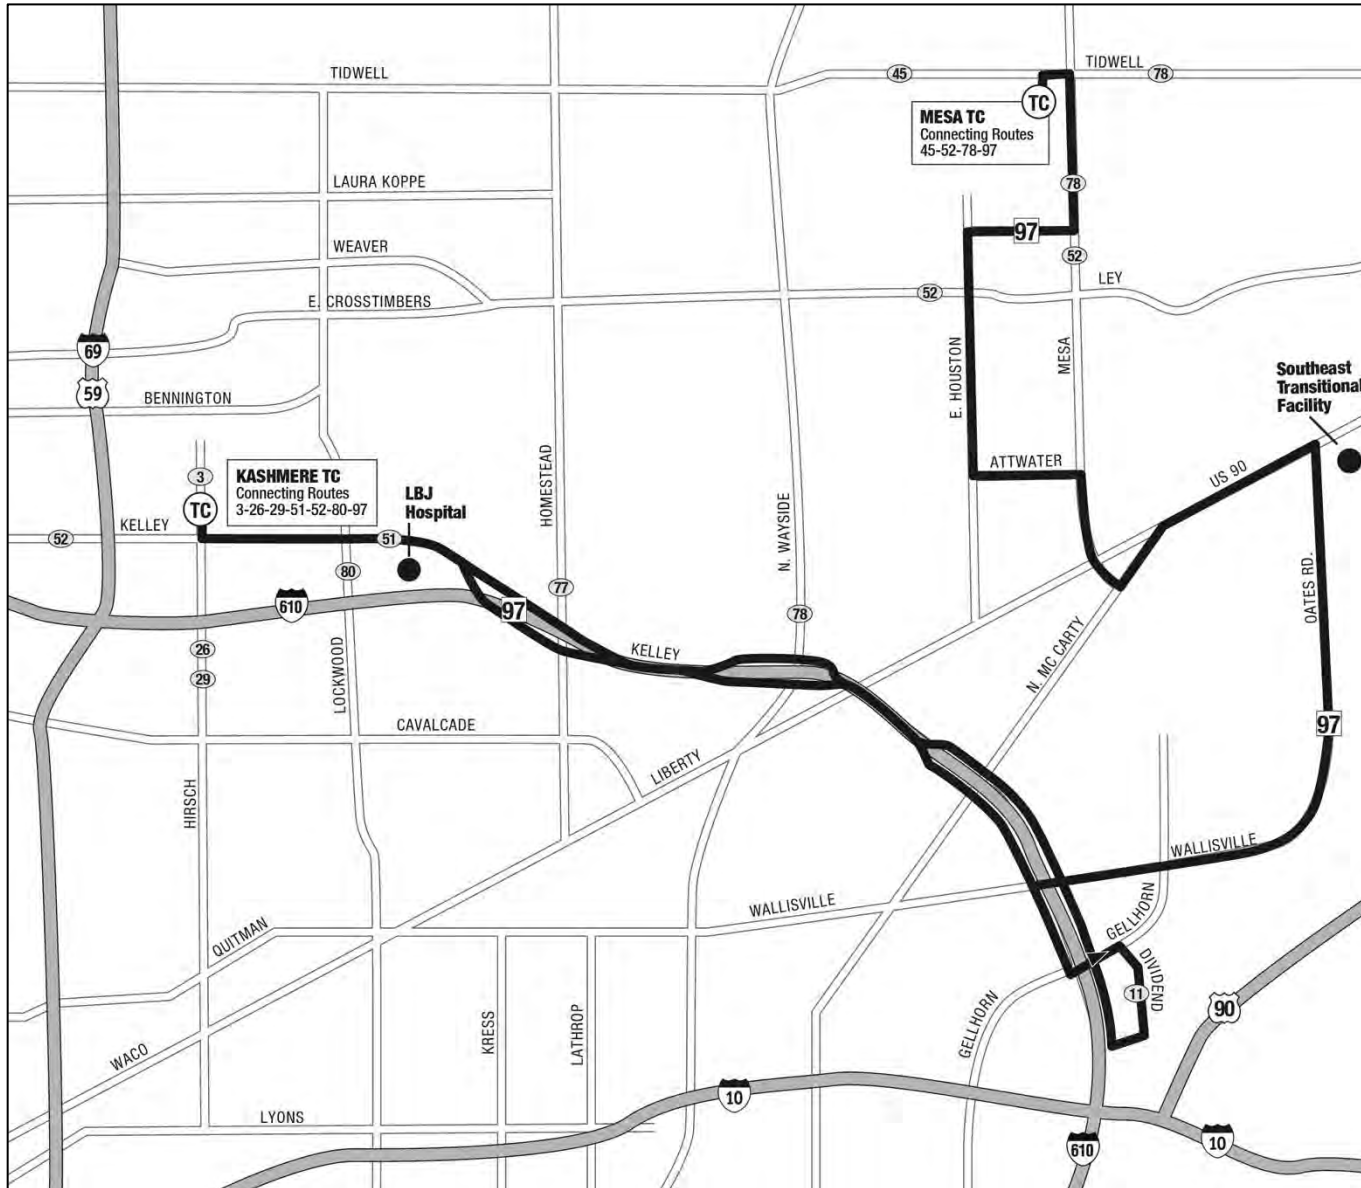

97 SETTEGAST

METRO

RideMETRO.org | 713-635-4000

LEGEND

- Regular Route
- METRORail
- METRORail Station
- (81) Connecting Route
- (PR) Park & Ride
- (TC) Transit Center