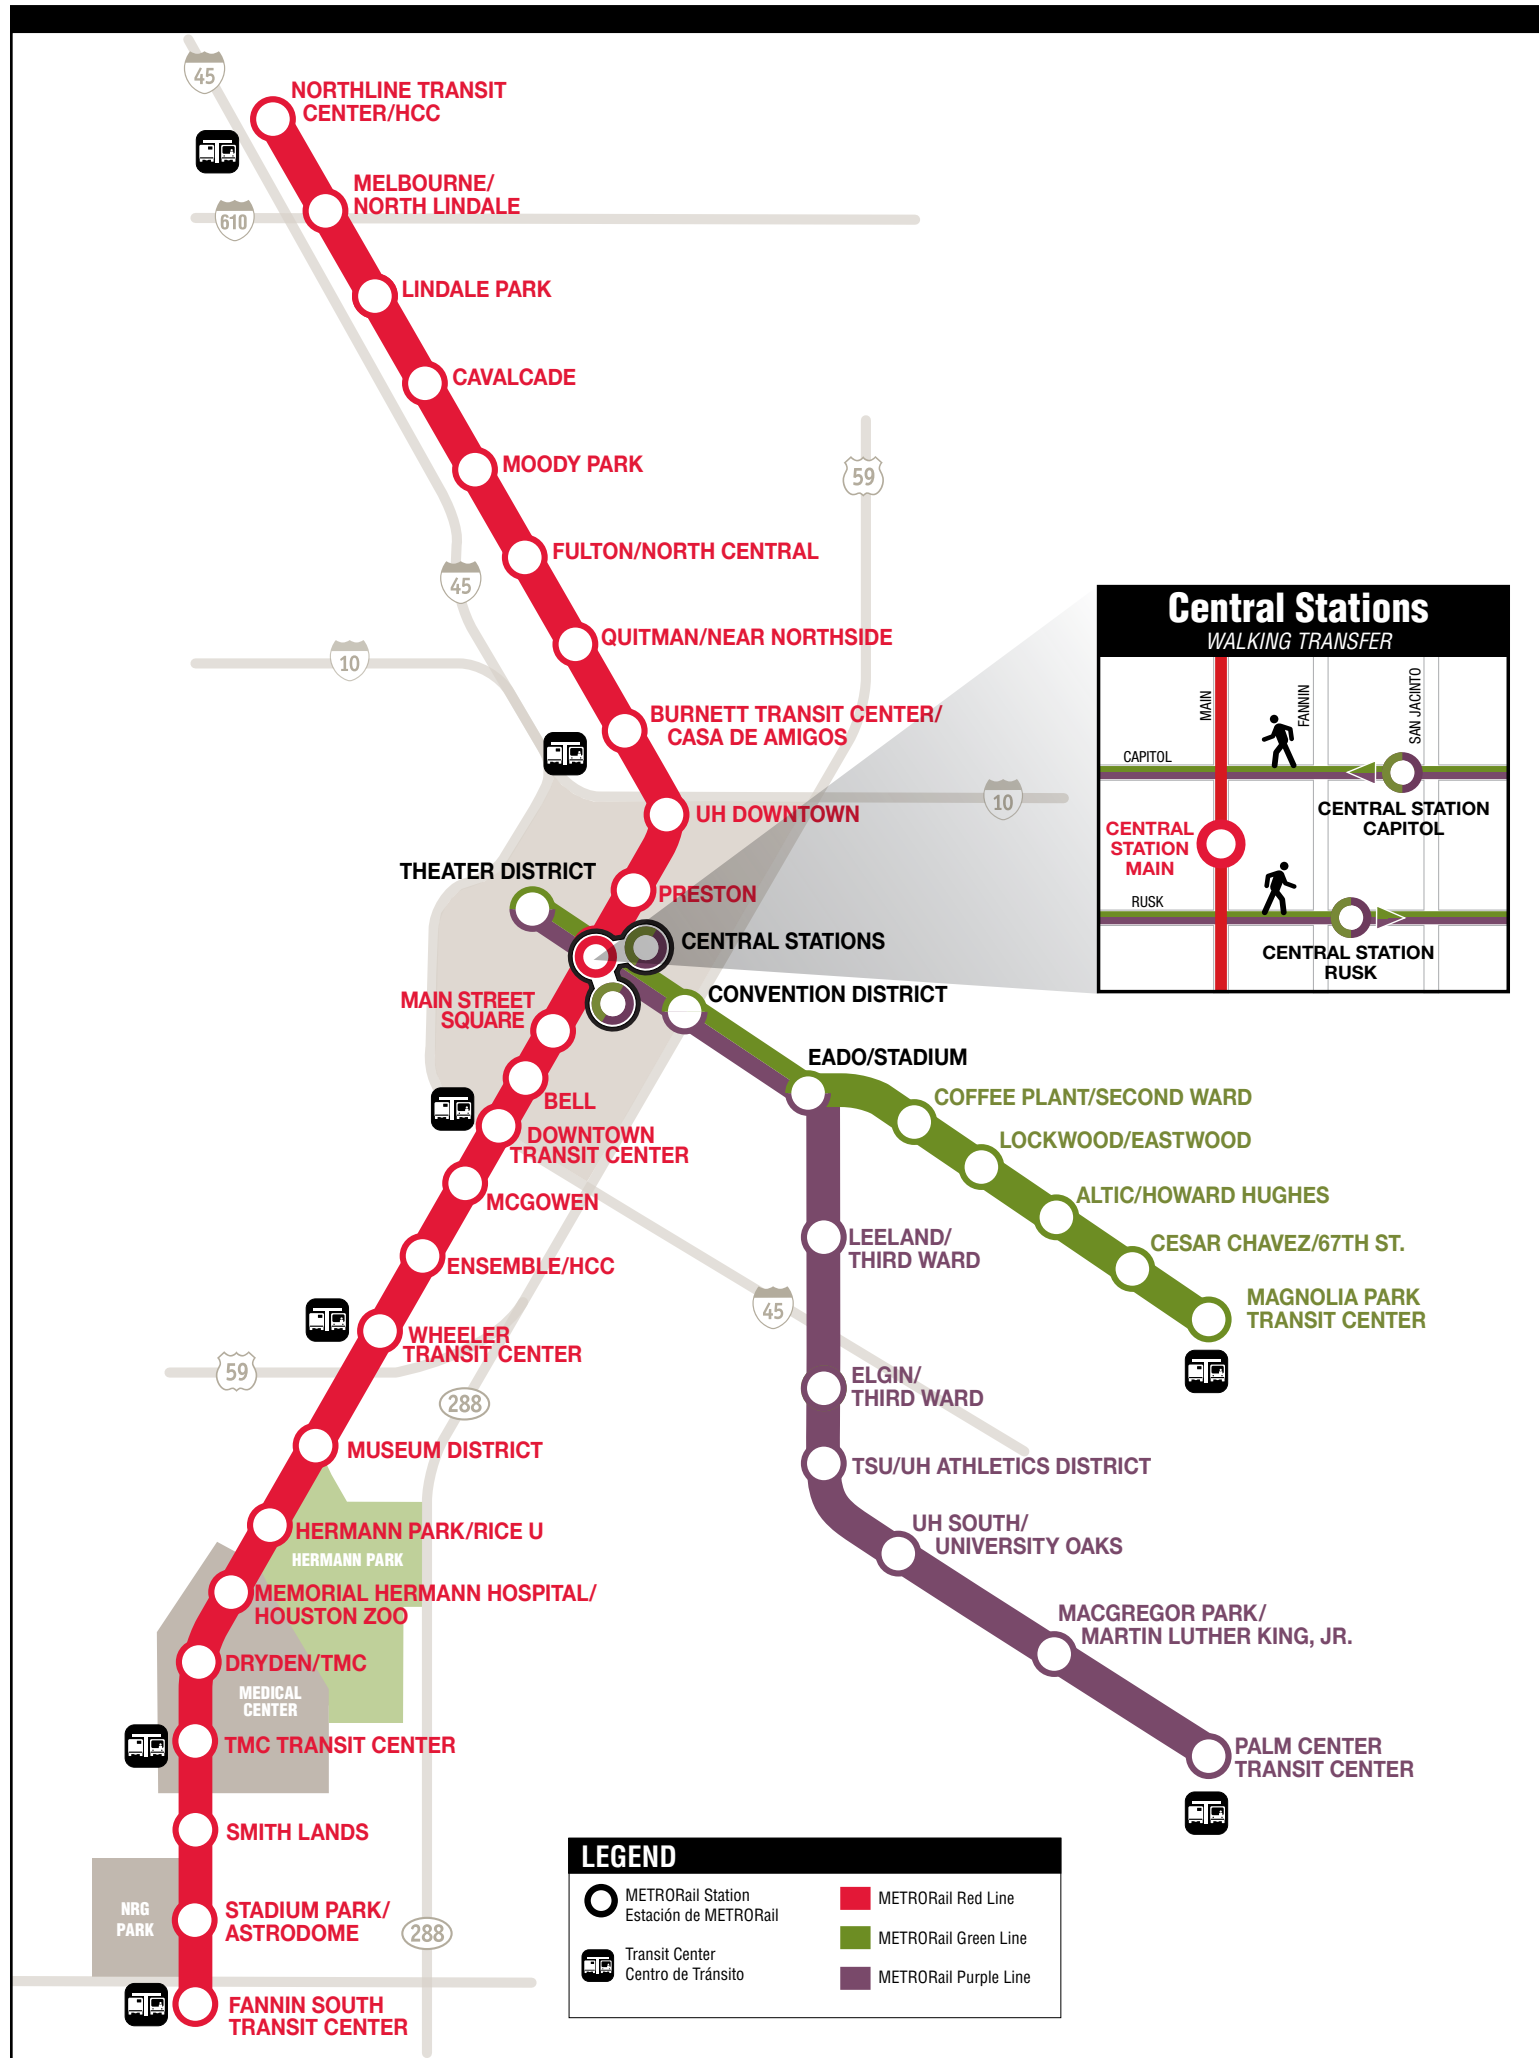

LEGEND

- METRORail Station / Estación de METRORail
- Transit Center / Centro de Tránsito
- METRORail Red Line
- METRORail Green Line
- METRORail Purple Line

METRORail Red Line

Average Travel Time
Northline/HCC to:

	In minutes/ minutos
Northline Transit Center/HCC	0
Melbourne/North Lindale	3
Lindale Park	5
Cavalcade	6
Moody Park	8
Fulton/North Central	11
Quitman/Near Northside	14
Burnett Transit Center/Casa de Amigos	16
UH Downtown	18
Preston	20
Central Station Main	21
Main Street Square	23
Bell	25
Downtown Transit Center	27
McGowen	29
Ensemble/HCC	31
Wheeler	33
Museum District	35
Hermann Park/Rice U	37
Memorial Hermann Hospital/Houston Zoo	39
Dryden/TMC	41
TMC Transit Center	43
Smith Lands	46
Stadium Park/Astrodome	48
Fannin South	52

Destination Signs / Letreros Direccionales

Northbound Hacia el norte	Fannin South to Northline/HCC Northline/HCC
Southbound Hacia el sur	Northline/HCC to Fannin South Fannin South

METRORail Green Line

Average Travel Time
Theater District to:

	In minutes/ minutos
Theater District	0
Central Station Rusk	5
Convention District	8
EaDo/Stadium	10
Coffee Plant/Second Ward	12
Lockwood/Eastwood	15
Altic/Howard Hughes	17
Cesar Chavez/67th St.	19
Magnolia Park Transit Center	21

Destination Signs / Letreros Direccionales

Eastbound Hacia el este	Theater District to Magnolia Park Magnolia Park
Westbound Hacia el oeste	Magnolia Park to Theater District Theater District

METRORail Purple Line

Average Travel Time
Theater District to:

	In minutes/ minutos
Theater District	0
Central Station Rusk	5
Convention District	8
EaDo/Stadium	10
Leeland/Third Ward	13
Elgin/Third Ward	17
TSU/UH Athletics District	19
UH South/University Oaks	22
MacGregor Park/Martin Luther King, Jr.	24
Palm Center Transit Center	27

Destination Signs / Letreros Direccionales

Eastbound Hacia el este	Theater District to Palm Center TC Palm Center Transit Center
Westbound Hacia el oeste	Palm Center TC to Theater District Theater District