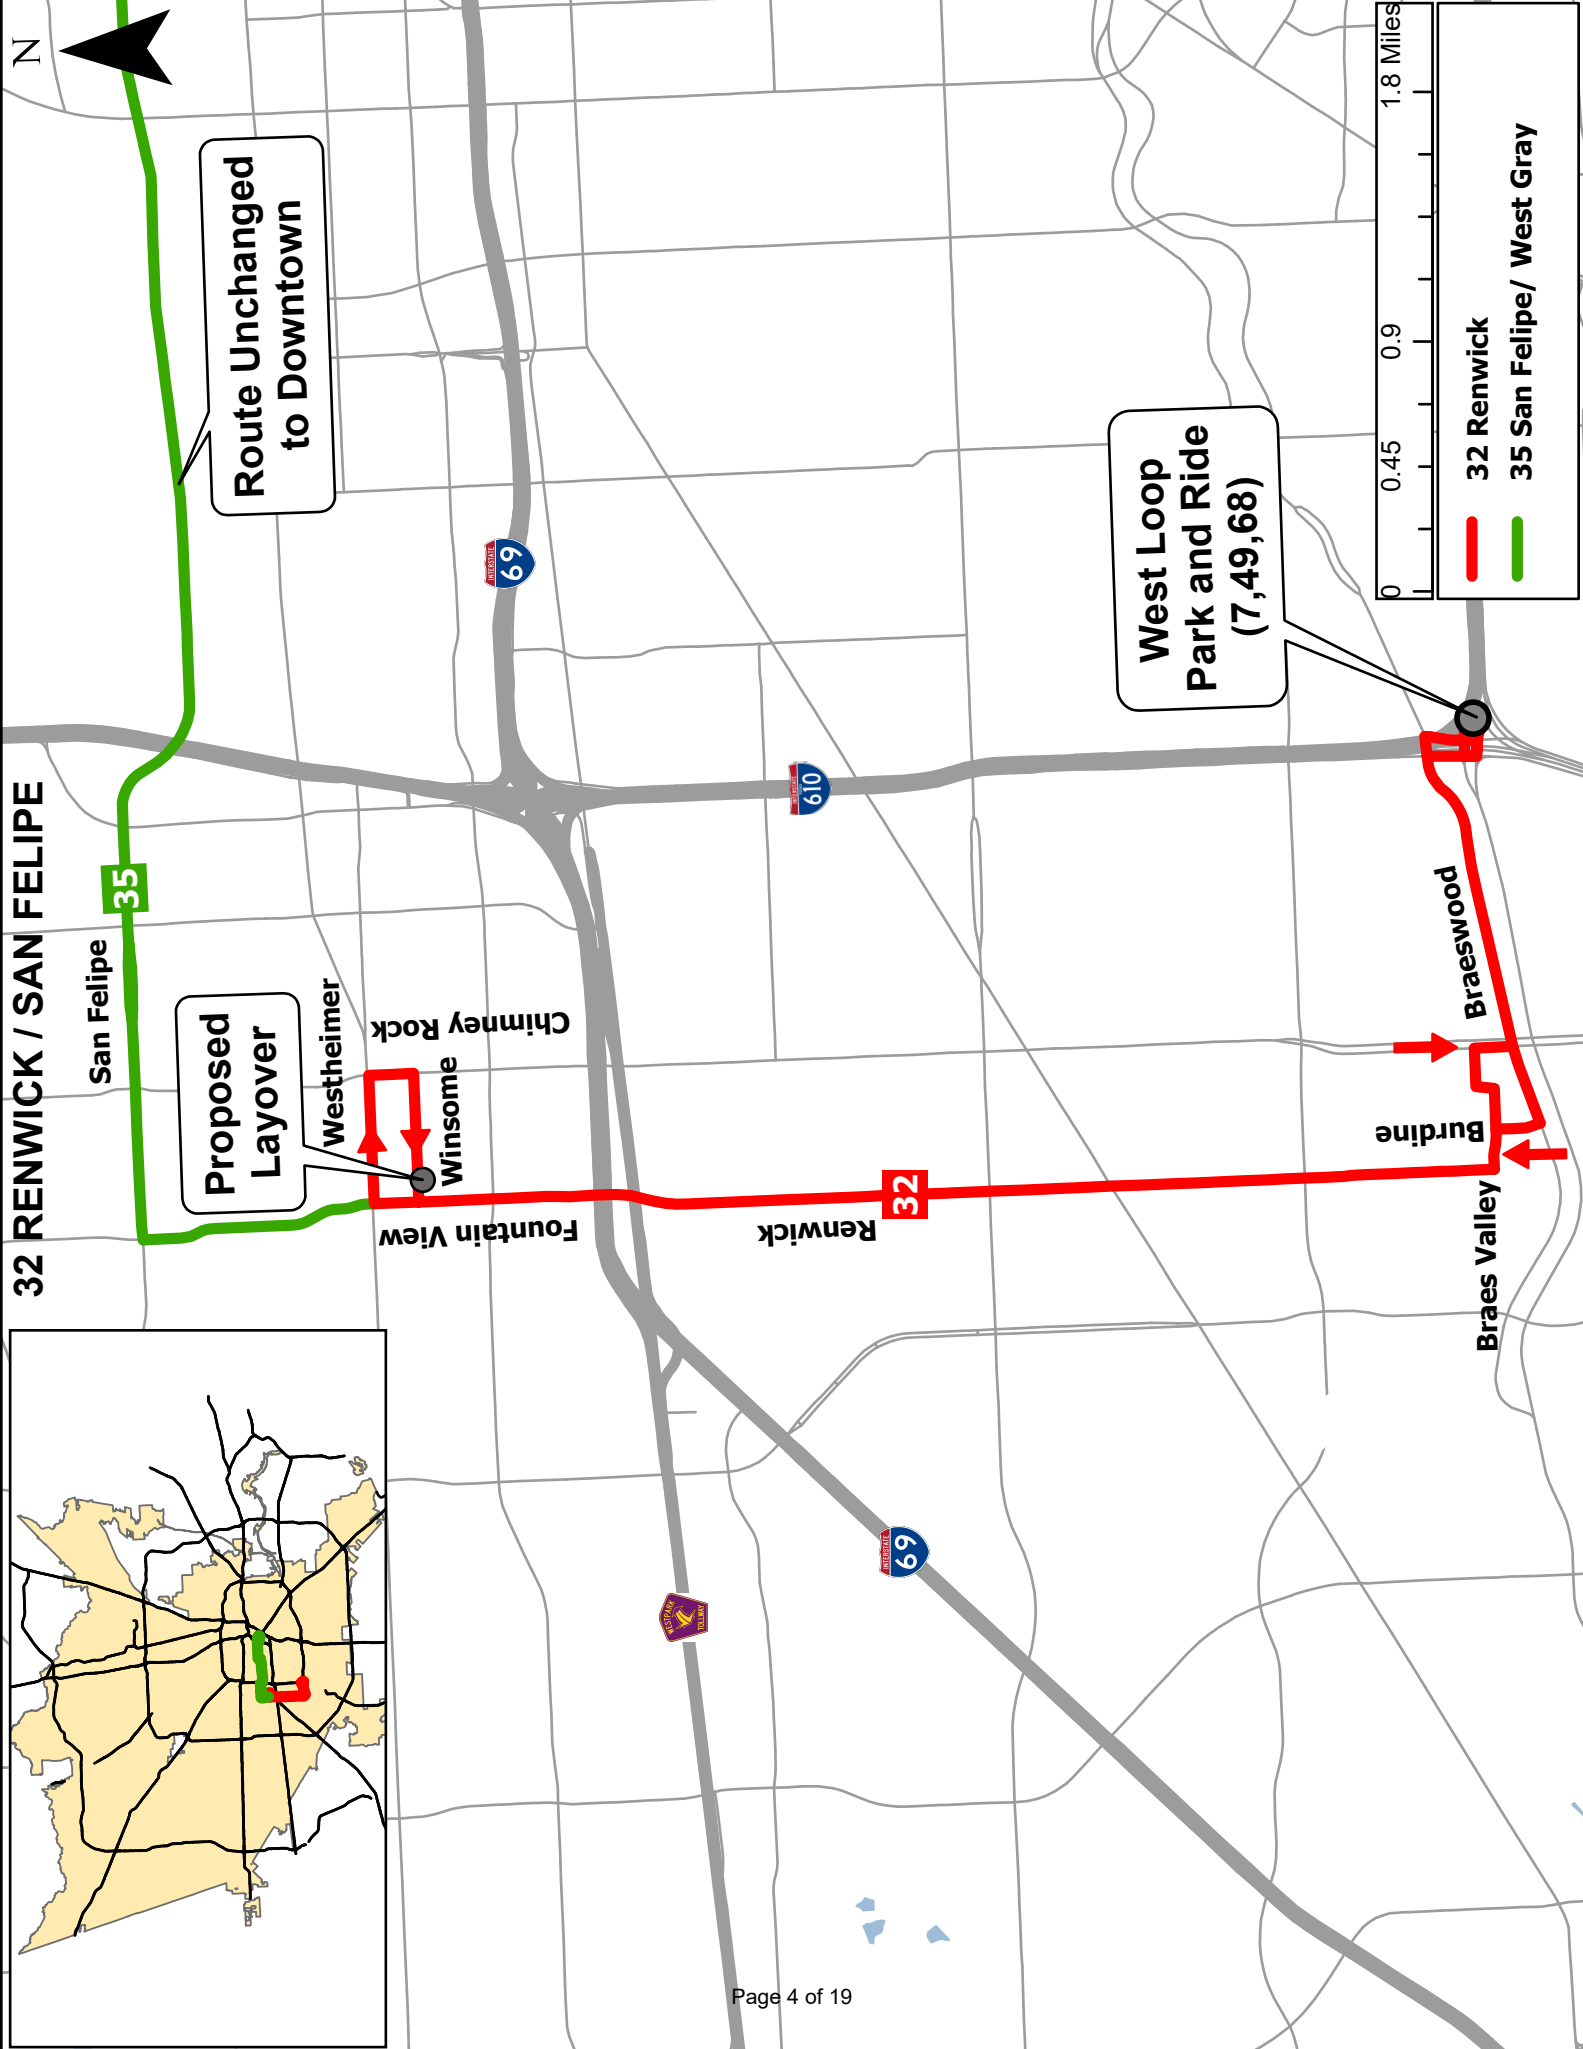

32 RENWICK / SAN FELIPE

032 - Renwick

WEEKDAY

EFFECTIVE: DRAFT

TIME POINTS: EASTBOUND

W.L. & T.C. - WEST LOOP TC
CAVE & CHRK - CAVERSHAM & CHIMNEY ROCK
RENW & BELL - RENWICK & BELLAIRE
FOUN & WEHE - FOUNTAIN VIEW & WESTHEIMER

WESTBOUND

FOUN & WEHE - FOUNTAIN VIEW & WESTHEIMER
RENW & BELL - RENWICK & BELLAIRE
CAVE & CHRK - CAVERSHAM & CHIMNEY ROCK
W.L. & T.C. - WEST LOOP TC

( ) RELIEF TRIP
/ TO GARAGE

RUN NUMBERS & RELIEFS BY BLOCK:

BLOCK	ALL DAY BLOCKS		RELIEF TIME		LOC	AM BLOCKS W/O RELIEFS		PM BLOCKS W/O RELIEFS	
	RUN NO'S					BLOCK	RUN	BLOCK	RUN
501								580	
502								581	
503								582	
504								583	
505								584	

RELIEFS ARE MADE AT: