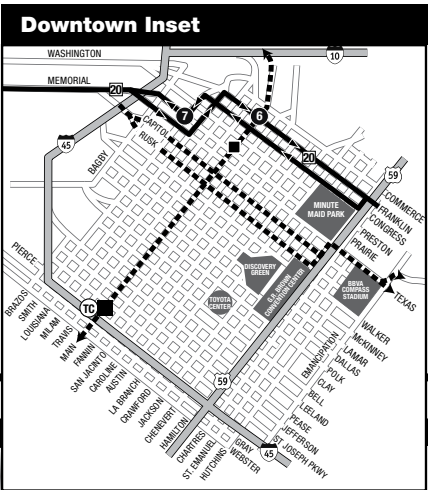

Canal / Memorial

\$1.25
Regular Fare
Tarifa regular

January 2025

Frequent Connections / Conexiones Frecuentes

- 25 Richmond
- 27 Shepherd
- 28 OST-Wayside
- 47 Hillcroft
- 50 Broadway
- 80 MLK / Lockwood
- 82 Westheimer
- 84 Buffalo Speedway
- 85 Antoine / Washington
- 102 Bush IAH Express
- 137 Northshore Express
- METRORail Red Line
- METRORail Green Line

20 Canal / Memorial Route Map / Mapa de la ruta

LEGEND / LEYENDA

- Regular Route / Ruta regular
- Timepoint / Punto de tiempo
- Connecting Routes / Rutas de conexión
- METRORail
- METRORail Station / Estación de METRORail
- Park & Ride
- Transit Center / Centro de Tránsito