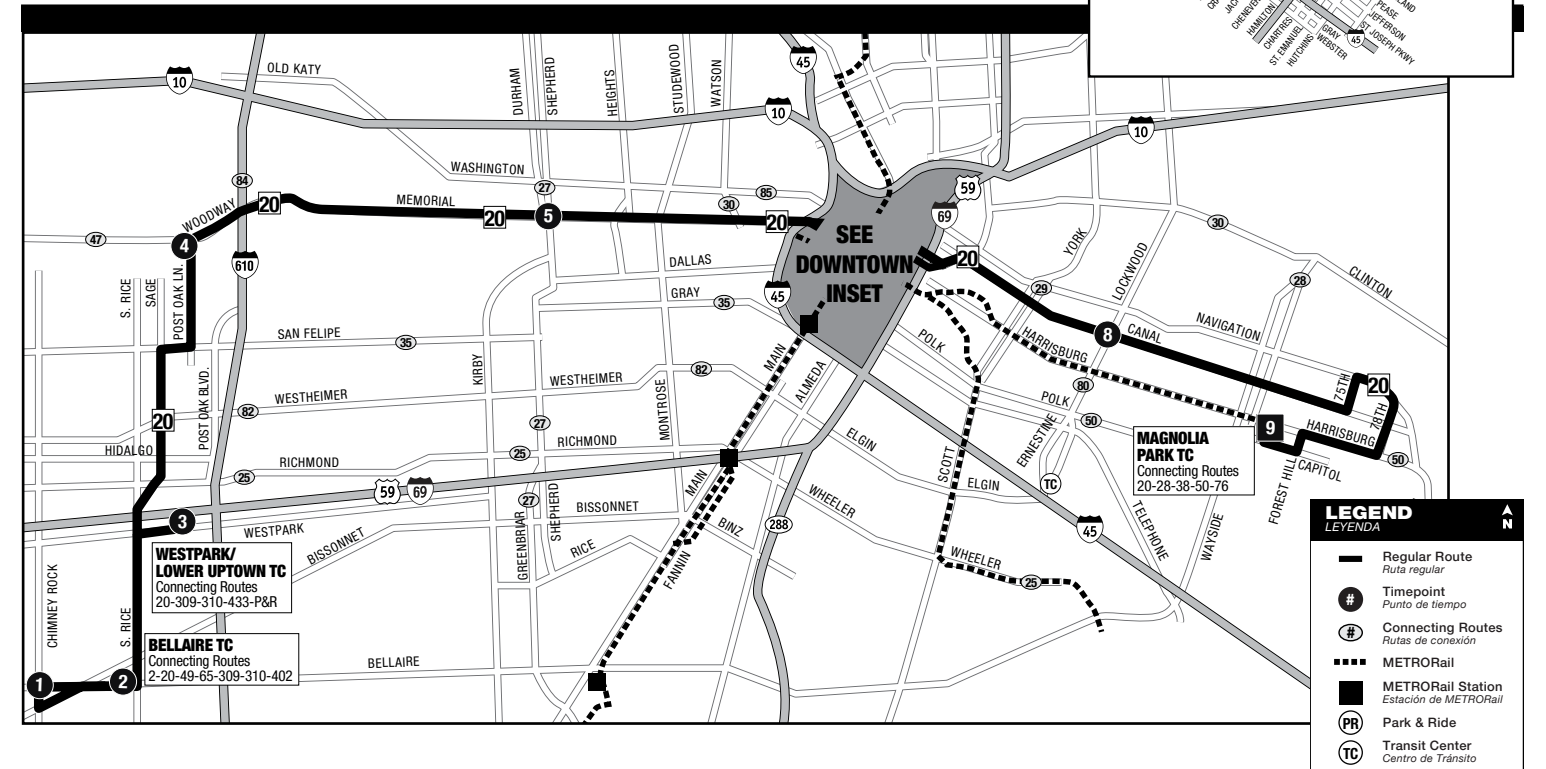

20 Canal / Memorial Route Map / Mapa de la ruta

LEGEND / LEYENDA

- Regular Route / Ruta regular
- Timepoint / Punto de tiempo
- Connecting Routes / Rutas de conexión
- METRORail
- METRORail Station / Estación de METRORail
- Park & Ride
- Transit Center / Centro de Tránsito