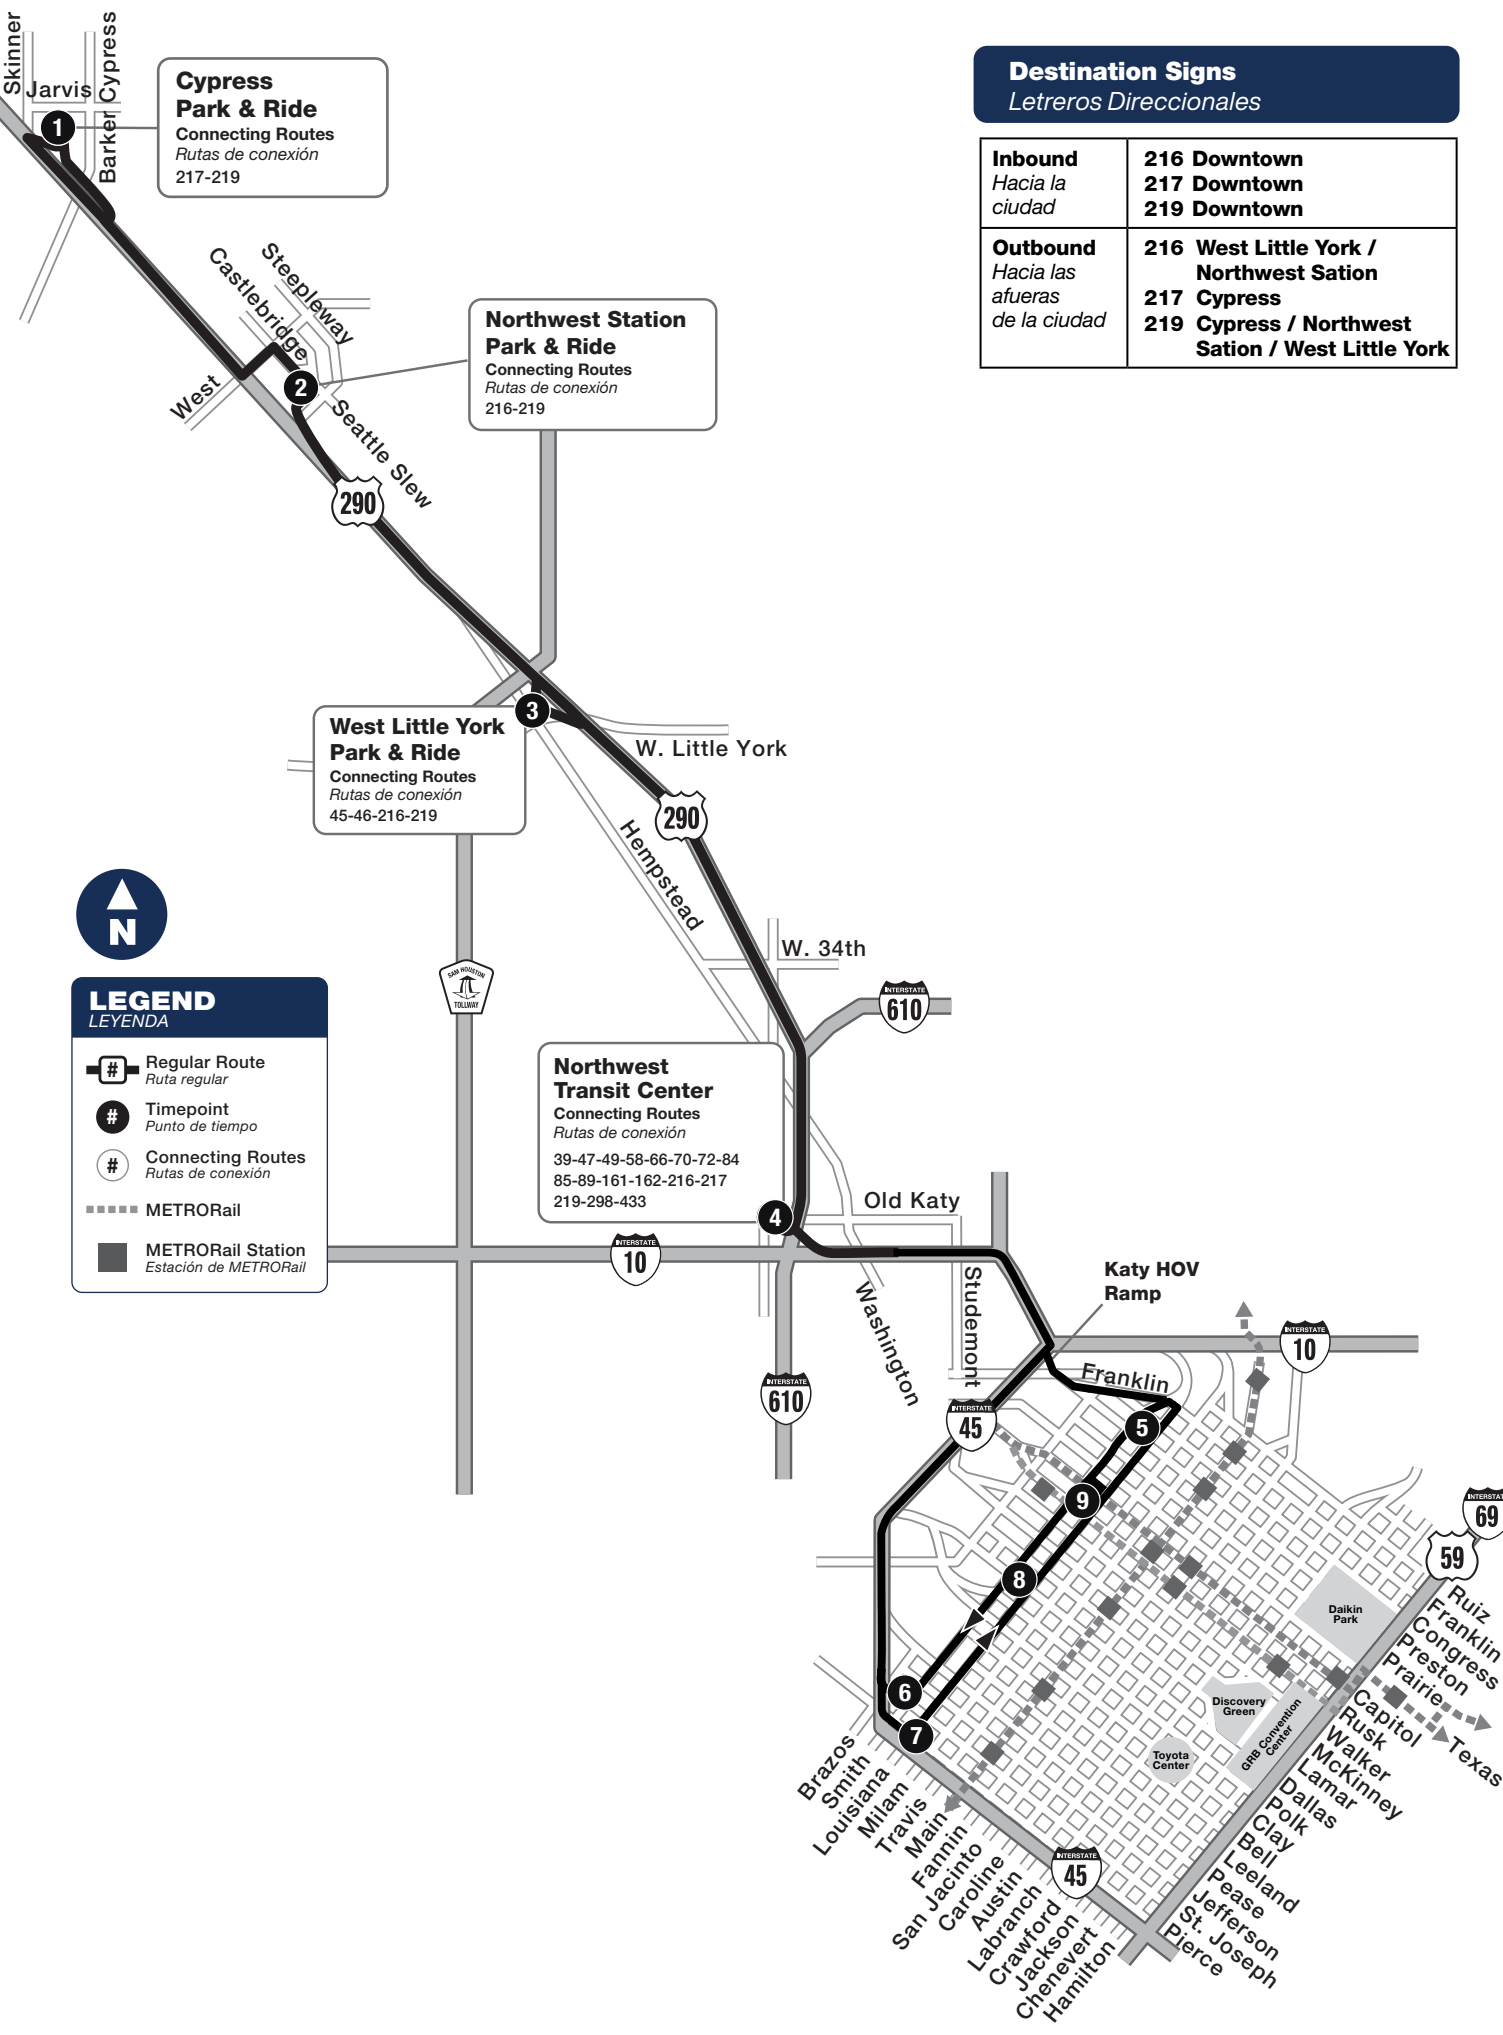

Destination Signs / Letras Direccionales

Inbound Hacia la ciudad	216 Downtown 217 Downtown 219 Downtown
Outbound Hacia las afueras de la ciudad	216 West Little York / Northwest Station 217 Cypress 219 Cypress / Northwest Station / West Little York

LEGENDA / LEYENDA

- # Regular Route / Ruta regular
- # Timepoint / Punto de tiempo
- # Connecting Routes / Rutas de conexión
- ----- METRORail
- METRORail Station / Estación de METRORail

Peak & Off-Peak Frequency / Pico y frecuencia fuera de pico

Peak = 6:01 a.m. – 9:00 a.m.; 3:01 p.m. – 6:00 p.m.
Off-Peak = Start of service – 6:00 a.m.;
9:01 a.m. – 3:00 p.m.; 6:01 p.m. – End of service
Weekend service runs at Off-Peak frequency.
Horarios pico = 6:01 a.m. – 9:00 a.m.; 3:01 p.m. – 6:00 p.m.
Horas fuera de pico = Inicio de servicio – 6:00 a.m.; 9:01 a.m. – 3:00 p.m.; 6:01 p.m. Final del servicio
Servicio el fin de semana opera con frecuencia fuera de horas pico.

Ways to Pay / Formas de pago

Tap or scan your fare payment method before every trip or transfer.
Toque o escanee su método de pago antes de cada viaje o traslado.

Tap Fare Card / Toque tarjeta de tarifa

Insert Cash / Inserte efectivo

Tap Credit or Debit / Toque crédito o débito

Tap Mobile Wallet / Toque cartera móvil

Scan Fare Ticket QR code / Escanee códigos QR de boletos de tarifa

Scan the QR code to download the RideMETRO app. Use the app to create a virtual fare card, track your bus and earn rewards.

Escanee el código QR para descargar la aplicación RideMETRO. Utilice la aplicación para crear una tarjeta de tarifa virtual, seguir su autobús y ganar recompensas.

Fares / Tarifas

Fare Type / Tipo de tarifa	Regular / Regular	Discounted / Descantado
Local	$1.25	$0.60
Park & Ride Zone 1	$2.00	$1.00
Zone 2	$3.25	$1.60
Zone 3	$3.75	$1.85
Zone 4	$4.50	$2.25

Fares shown are based on each way. Children ages five (5) and under ride free. Las tarifas mostradas se basan en cada trayecto. Niños menores de cinco años de edad viajan gratis.

Cash—Cash may be paid with bills and/or coins. Exact change is required. Transfers are not available when paying with cash. El efectivo puede pagarse con billetes y/o monedas. Se requiere el cambio exacto. Los traslados no están disponibles cuando se paga con efectivo.