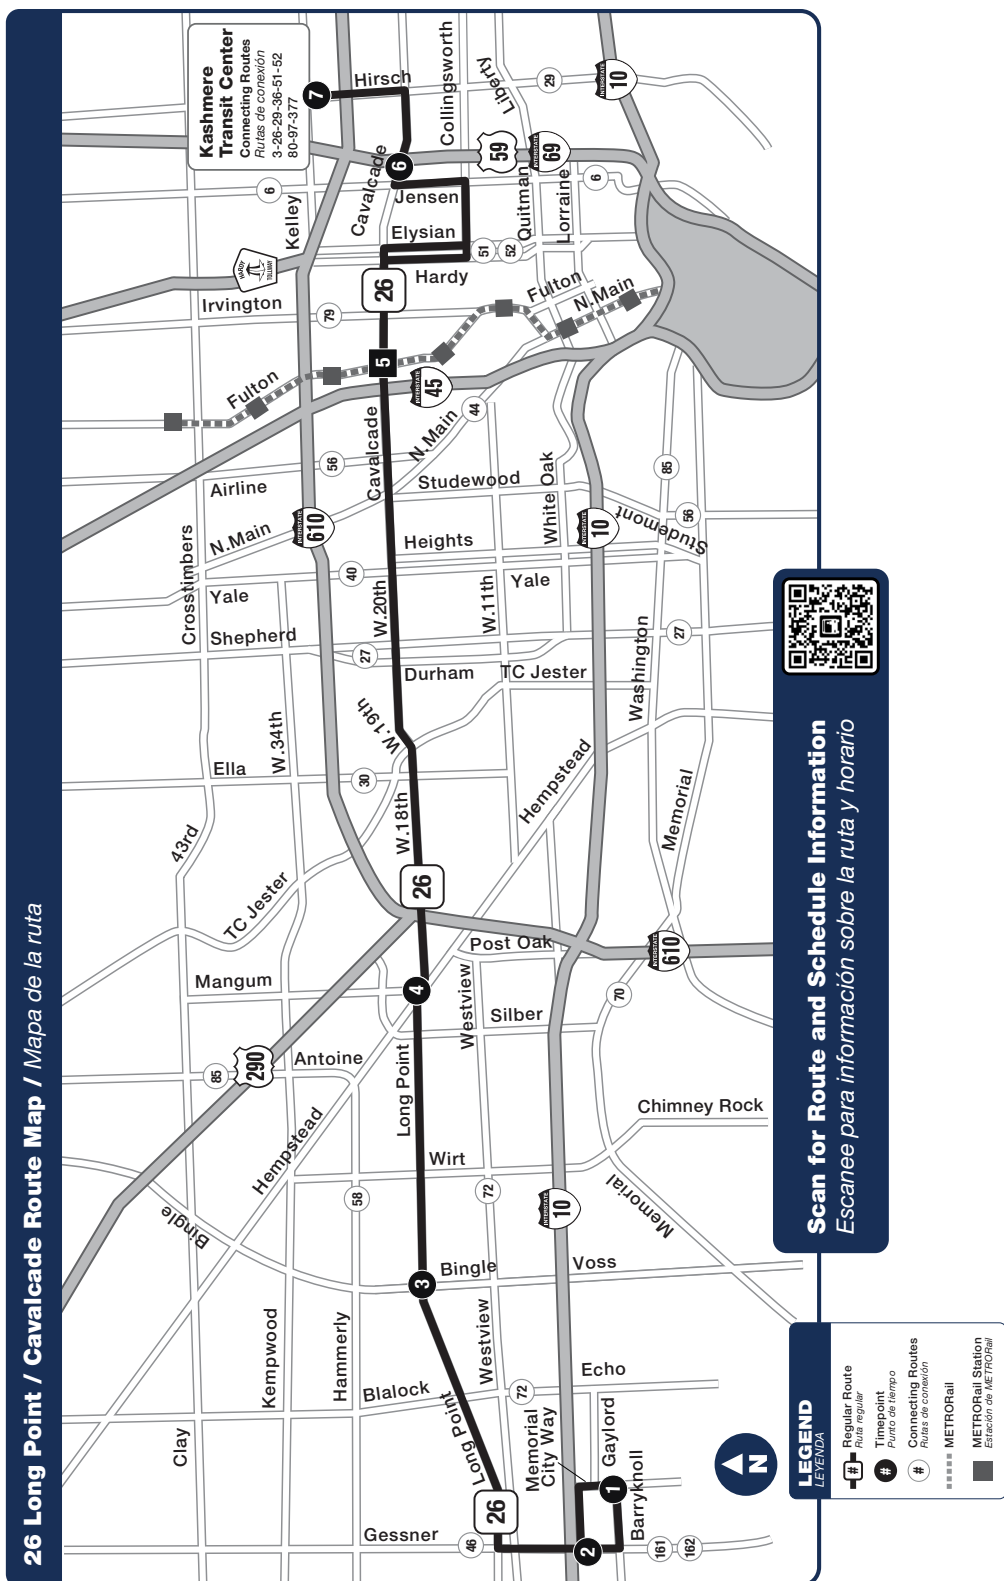

Ways to Pay / Formas de pago

Tap or scan your fare payment method before every trip or transfer.

Toque o escanee su método de pago antes de cada viaje o traslado.

Tap Fare Card
Toque tarjeta de tarifa

Insert Cash
Inserte efectivo

Tap Credit or Debit / Toque crédito o débito

Tap Mobile Wallet / Toque cartera móvil

Scan Fare Ticket QR code / Escanee códigos QR de boletos de tarifa

Scan the QR code to download the RideMETRO app. Use the app to create a virtual fare card, track your bus and earn rewards.

Escanee el código QR para descargar la aplicación RideMETRO. Utilice la aplicación para crear una tarjeta de tarifa virtual, seguir su autobús y ganar recompensas.

$1.25 LOCAL
Each Trip / Cada viaje

Long Point / Cavalcade

26

Effective / Efectivo
June 7 – July 11, 2026

Frequent Connections
Conexiones frecuentes

- 27 Shepherd
- 29 Cullen / Hirsch
- 40 Telephone / Heights
- 46 Gessner
- 56 Airline / Montrose
- 80 MLK / Lockwood
- 85 Antoine / Washington
- METRO Rail Red Line

Peak
15 min.
frequency

Off-Peak
15 min.
frequency

METRO

713-635-4000

(Call or text / Llame o envíe texto)

RideMETRO.org | f X YouTube in @