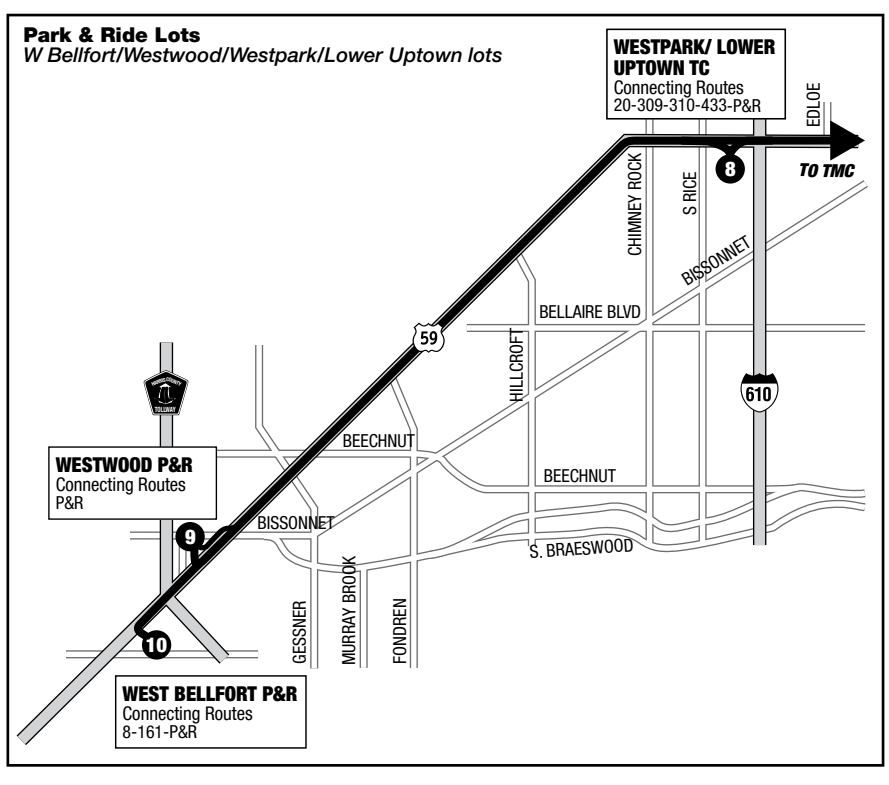

# TMC Corridor

January 2025

- 270** Missouri City **\$2.00/\$3.25** each way
- 292** West Bellfort / Westwood / TMC **\$3.25** each way
- 297** South Point / Monroe / TMC **\$3.25** each way
- 298** 298 Kingsland / Addicks / NWTC / TMC **\$4.50** each way

**Destination Signs / Letreros Direccionales**

<b>Inbound</b> Hacia la ciudad	270 TMC Transit Center 292 W Bellfort / Westwood TMC Transit Center 297 South Point / Monroe TMC Transit Center 298 Kingsland / Addicks / NWTC / TMC
<b>Outbound</b> Hacia las afueras de la ciudad	270 Missouri City 292 W Bellfort / Westwood 297 South Point / Monroe 298 Kingsland / Addicks / NWTC / TMC

**Travel Times / Tiempo del Viaje**

- Missouri City Park & Ride Lot**  
To/from TMC Transit Center = approximately 20 minutes  
Ida/vuelta desde el centro de transito TMC = aproximadamente 20 minutos
- SH 6 & Knight Road Park & Ride Lot**  
To/from TMC Transit Center = approximately 35 minutes  
Ida/vuelta desde el centro de transito TMC = aproximadamente 35 minutos
- W Bellfort / Westwood Park & Ride Lots**  
To/from TMC Transit Center = approximately 45 minutes  
Ida/vuelta desde el centro de transito TMC = aproximadamente 45 minutos
- South Point / Monroe Park & Ride Lots**  
To/from TMC Transit Center = approximately 40 minutes  
Ida/vuelta desde el centro de transito TMC = aproximadamente 40 minutos
- Addicks Park & Ride Lot & Northwest Transit Center**  
To/from TMC Transit Center = approximately 61 minutes  
Ida/vuelta desde el centro de transito TMC = aproximadamente 61 minutos