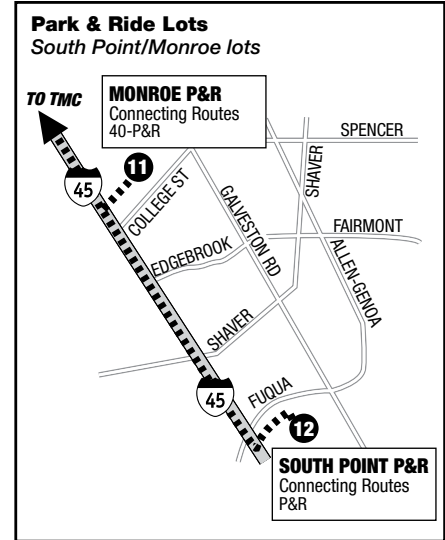

# TMC Corridor

January 2025

- 270** Missouri City **\$2.00/\$3.25** each way
- 292** West Bellfort / Westwood / TMC **\$3.25** each way
- 297** South Point / Monroe / TMC **\$3.25** each way
- 298** 298 Kingsland / Addicks / NWTC / TMC **\$4.50** each way

**Travel Times / Tiempo del Viaje**

- Missouri City Park & Ride Lot**  
To/from TMC Transit Center = approximately 20 minutes  
Ida/vuelta desde el centro de transito TMC = aproximadamente 20 minutos
- SH 6 & Knight Road Park & Ride Lot**  
To/from TMC Transit Center = approximately 35 minutes  
Ida/vuelta desde el centro de transito TMC = aproximadamente 35 minutos
- W Bellfort / Westwood Park & Ride Lots**  
To/from TMC Transit Center = approximately 45 minutes  
Ida/vuelta desde el centro de transito TMC = aproximadamente 45 minutos
- South Point / Monroe Park & Ride Lots**  
To/from TMC Transit Center = approximately 40 minutes  
Ida/vuelta desde el centro de transito TMC = aproximadamente 40 minutos
- Addicks Park & Ride Lot & Northwest Transit Center**  
To/from TMC Transit Center = approximately 61 minutes  
Ida/vuelta desde el centro de transito TMC = aproximadamente 61 minutos

**270 Missouri City Weekday Inbound / Día de semana hacia la ciudad**

Missouri City Park & Ride	TMC Transit Center
<b>16</b>	<b>1</b>
<b>Timepoints / Puntos de tiempo</b>	
<b>Morning</b>	
5:00am	5:22am
5:15	5:37
5:30	5:52
5:45	6:14
6:00	6:29
6:15	6:44
6:30	6:59
6:40	7:12
6:50	7:22
7:00	7:32
7:10	7:42
7:20	7:52
7:30	8:02
7:50	8:22
8:10	8:42
8:40	9:05
<b>Afternoon</b>	
3:46pm	4:11pm
4:01	4:26
4:17	4:44
4:32	4:59
4:52	5:19
5:07	5:32
5:22	5:47
5:37	6:02
5:52	6:17
6:18	6:41
6:43	7:06
7:00	7:23
7:20	7:43