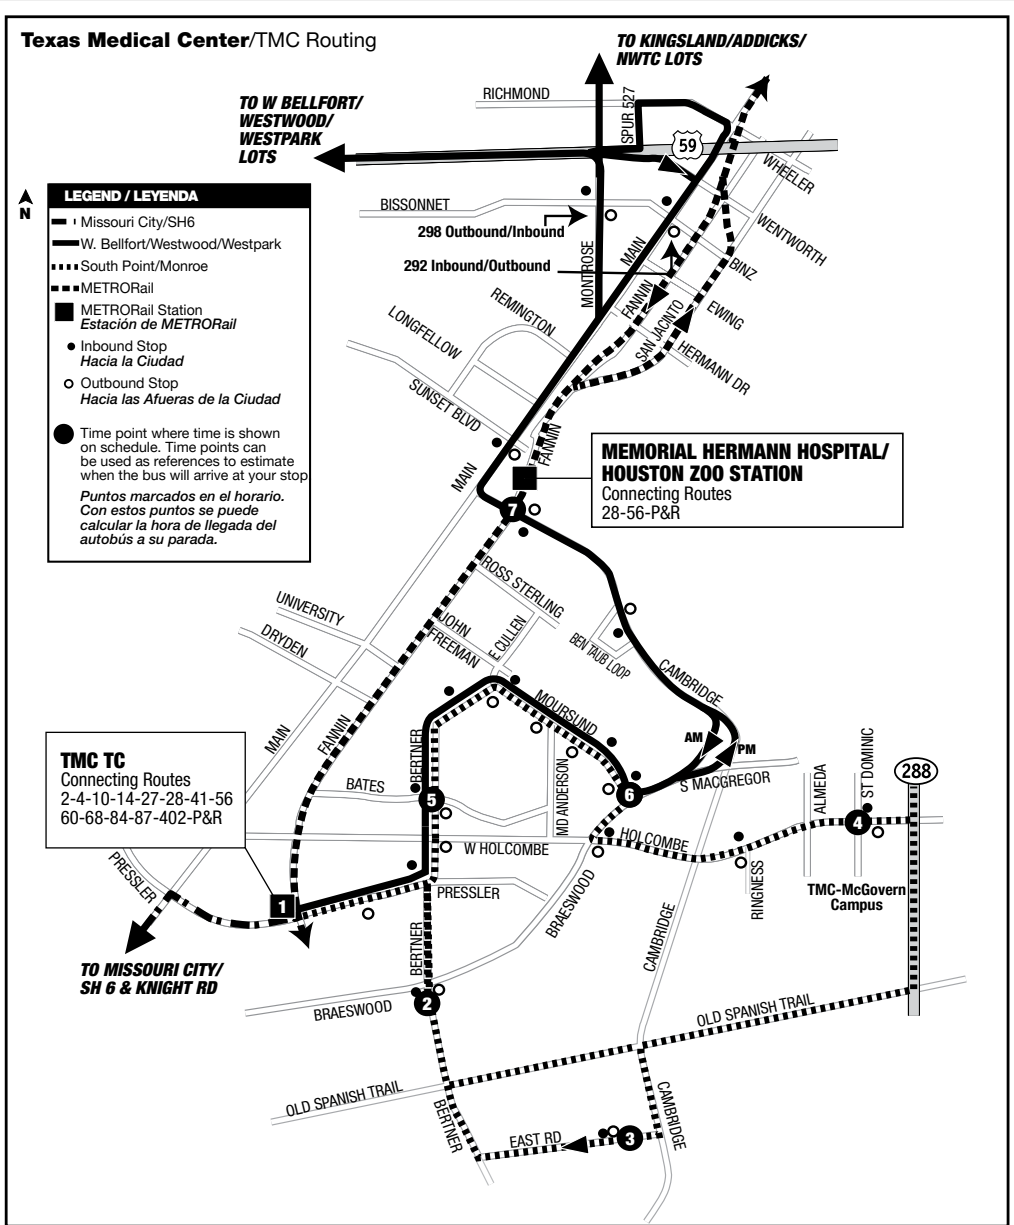

# TMC Corridor

January 2025

- 270** Missouri City **\$2.00/\$3.25** each way
- 292** West Bellfort / Westwood / TMC **\$3.25** each way
- 297** South Point / Monroe / TMC **\$3.25** each way
- 298** 298 Kingsland / Addicks / NWTC / TMC **\$4.50** each way

**Don't Throw It – Reload It / No la tire – Recárguela**

Add money to your reloadable METRO Q® Fare Card or METRO Day Pass at the METRO RideStore, retailers, TVMs, CVMs, on board local buses and through our website, RideMETRO.org. Always register your card to protect your balance from loss or theft.

**Destination Signs / Letreros Direccionales**

<b>Inbound</b> Hacia la ciudad	270 TMC Transit Center 292 W Bellfort / Westwood TMC Transit Center 297 South Point / Monroe TMC Transit Center 298 Kingsland / Addicks / NWTC / TMC
<b>Outbound</b> Hacia las afueras de la ciudad	270 Missouri City 292 W Bellfort / Westwood 297 South Point / Monroe 298 Kingsland / Addicks / NWTC / TMC

**Travel Times / Tiempo del Viaje**

- Missouri City Park & Ride Lot**  
To/from TMC Transit Center = approximately 20 minutes  
Ida/vuelta desde el centro de transito TMC = aproximadamente 20 minutos
- SH 6 & Knight Road Park & Ride Lot**  
To/from TMC Transit Center = approximately 35 minutes  
Ida/vuelta desde el centro de transito TMC = aproximadamente 35 minutos
- W Bellfort / Westwood Park & Ride Lots**  
To/from TMC Transit Center = approximately 45 minutes  
Ida/vuelta desde el centro de transito TMC = aproximadamente 45 minutos
- South Point / Monroe Park & Ride Lots**  
To/from TMC Transit Center = approximately 40 minutes  
Ida/vuelta desde el centro de transito TMC = aproximadamente 40 minutos
- Addicks Park & Ride Lot & Northwest Transit Center**  
To/from TMC Transit Center = approximately 61 minutes  
Ida/vuelta desde el centro de transito TMC = aproximadamente 61 minutos