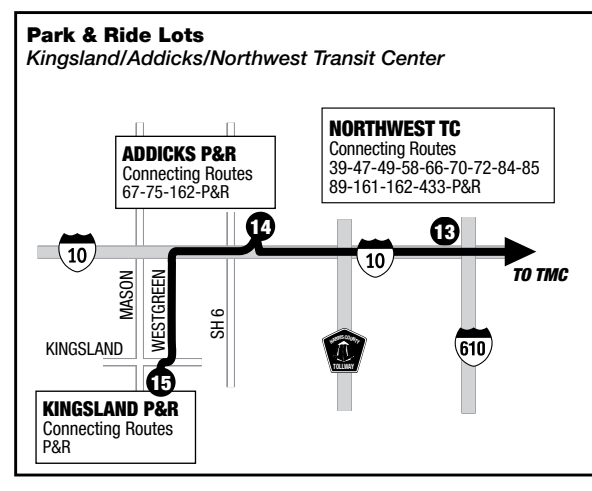

# TMC Corridor

January 2025

- 270** Missouri City **\$2.00/\$3.25** each way
- 292** West Bellfort / Westwood / TMC **\$3.25** each way
- 297** South Point / Monroe / TMC **\$3.25** each way
- 298** 298 Kingsland / Addicks / NWTC / TMC **\$4.50** each way

**Travel Times / Tiempo del Viaje**

- Missouri City Park & Ride Lot**  
To/from TMC Transit Center = approximately 20 minutes  
Ida/vuelta desde el centro de transito TMC = aproximadamente 20 minutos
- SH 6 & Knight Road Park & Ride Lot**  
To/from TMC Transit Center = approximately 35 minutes  
Ida/vuelta desde el centro de transito TMC = aproximadamente 35 minutos
- W Bellfort / Westwood Park & Ride Lots**  
To/from TMC Transit Center = approximately 45 minutes  
Ida/vuelta desde el centro de transito TMC = aproximadamente 45 minutos
- South Point / Monroe Park & Ride Lots**  
To/from TMC Transit Center = approximately 40 minutes  
Ida/vuelta desde el centro de transito TMC = aproximadamente 40 minutos
- Addicks Park & Ride Lot & Northwest Transit Center**  
To/from TMC Transit Center = approximately 61 minutes  
Ida/vuelta desde el centro de transito TMC = aproximadamente 61 minutos

**270 Missouri City Weekday Inbound / Día de semana hacia la ciudad**

Missouri City Park & Ride	TMC Transit Center
<b>16</b>	<b>1</b>
<b>Timepoints / Puntos de tiempo</b>	
<b>Morning</b>	
5:00am	5:22am
5:15	5:37
5:30	5:52
5:45	6:14
6:00	6:29
6:15	6:44
6:30	6:59
6:40	7:12
6:50	7:22
7:00	7:32
7:10	7:42
7:20	7:52
7:30	8:02
7:50	8:22
8:10	8:42
8:40	9:05
<b>Afternoon</b>	
3:46pm	4:11pm
4:01	4:26
4:17	4:44
4:32	4:59
4:52	5:19
5:07	5:32
5:22	5:47
5:37	6:02
5:52	6:17
6:18	6:41
6:43	7:06
7:00	7:23
7:20	7:43