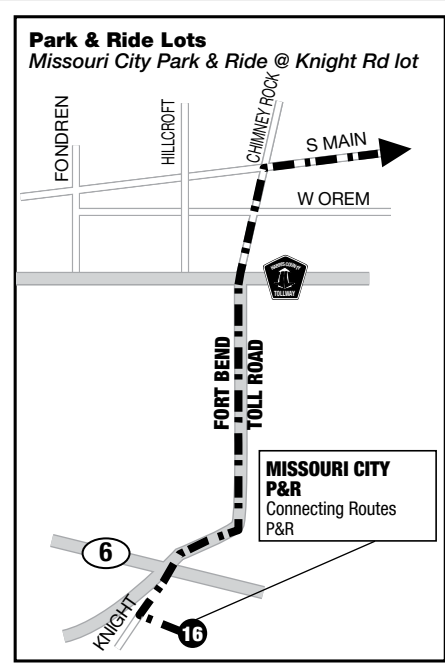

# TMC Corridor

January 2025

- 270** Missouri City **\$2.00/\$3.25** each way
- 292** West Bellfort / Westwood / TMC **\$3.25** each way
- 297** South Point / Monroe / TMC **\$3.25** each way
- 298** 298 Kingsland / Addicks / NWTC / TMC **\$4.50** each way

**Destination Signs / Letreros Direccionales**

<b>Inbound</b> Hacia la ciudad	270 TMC Transit Center 292 W Bellfort / Westwood TMC Transit Center 297 South Point / Monroe TMC Transit Center 298 Kingsland / Addicks / NWTC / TMC
<b>Outbound</b> Hacia las afueras de la ciudad	270 Missouri City 292 W Bellfort / Westwood 297 South Point / Monroe 298 Kingsland / Addicks / NWTC / TMC

**Travel Times / Tiempo del Viaje**

- Missouri City Park & Ride Lot**  
To/from TMC Transit Center = approximately 20 minutes  
Ida/vuelta desde el centro de transito TMC = aproximadamente 20 minutos
- SH 6 & Knight Road Park & Ride Lot**  
To/from TMC Transit Center = approximately 35 minutes  
Ida/vuelta desde el centro de transito TMC = aproximadamente 35 minutos
- W Bellfort / Westwood Park & Ride Lots**  
To/from TMC Transit Center = approximately 45 minutes  
Ida/vuelta desde el centro de transito TMC = aproximadamente 45 minutos
- South Point / Monroe Park & Ride Lots**  
To/from TMC Transit Center = approximately 40 minutes  
Ida/vuelta desde el centro de transito TMC = aproximadamente 40 minutos
- Addicks Park & Ride Lot & Northwest Transit Center**  
To/from TMC Transit Center = approximately 61 minutes  
Ida/vuelta desde el centro de transito TMC = aproximadamente 61 minutos