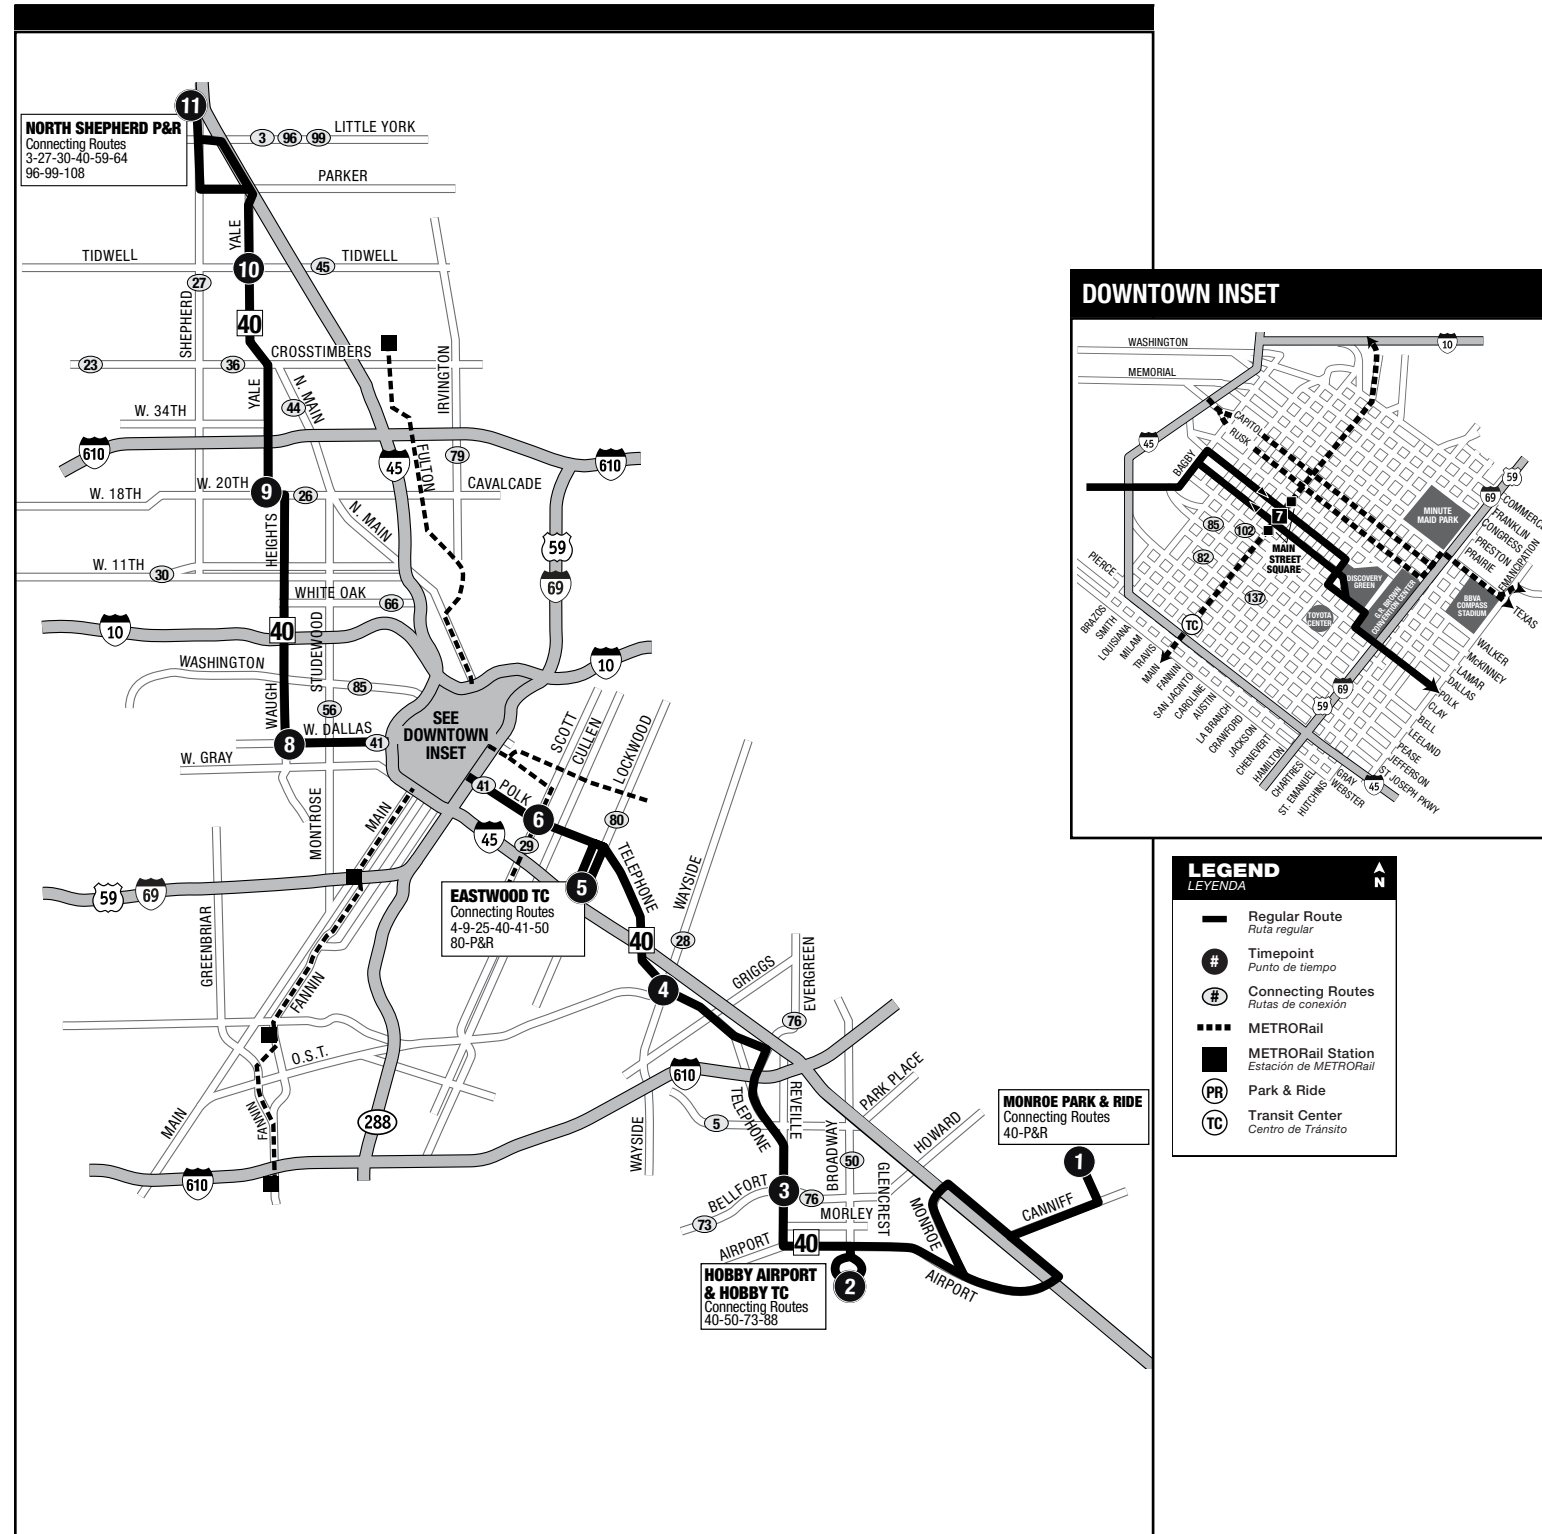

Customer Information / Información para el Cliente

Route, Schedule, METRO Q® Fare Card and METRO Day Pass
Información de Rutas, Horarios, METRO Q® Fare Card y METRO Day Pass

Information/Información 713-635-4000

Public Comments/Comentarios Públicos 713-658-0180

Lost and Found/Objetos Perdidos 713-658-0854

Telecommunication Device for the Deaf (TDD) / Dispositivo de Telecomunicación para Sordos (TDD) 713-635-6993

METRO Police/Policia 713-224-COPS (2677)

METRO RideStore
1900 Main: Mon.-Fri./Lun-Vie ..... 7 a.m.-6 p.m.
1001 Travis: Mon.-Fri./Lun-Vie ..... 8 a.m.-5 p.m.
1604 West Bellfort: Mon.-Fri./Lun-Vie ..... 6 a.m.-5 p.m.
7373 Old Katy Rd: Mon.-Fri./Lun-Vie ..... 7 a.m.-5 p.m.

METRO Lost and Found/METRO Objetos Perdidos
1900 Main: Mon.-Fri./Lun-Vie ..... 7 a.m.-6 p.m.

For METRO information in additional languages, please call 713-635-4000.

Para información de METRO en lenguajes adicionales, por favor llame al 713-635-4000.

Để có thông tin về METRO bằng nhiều ngôn ngữ phụ, xin gọi 713-635-4000.

40 Telephone / Heights Route Map / Mapa de la ruta