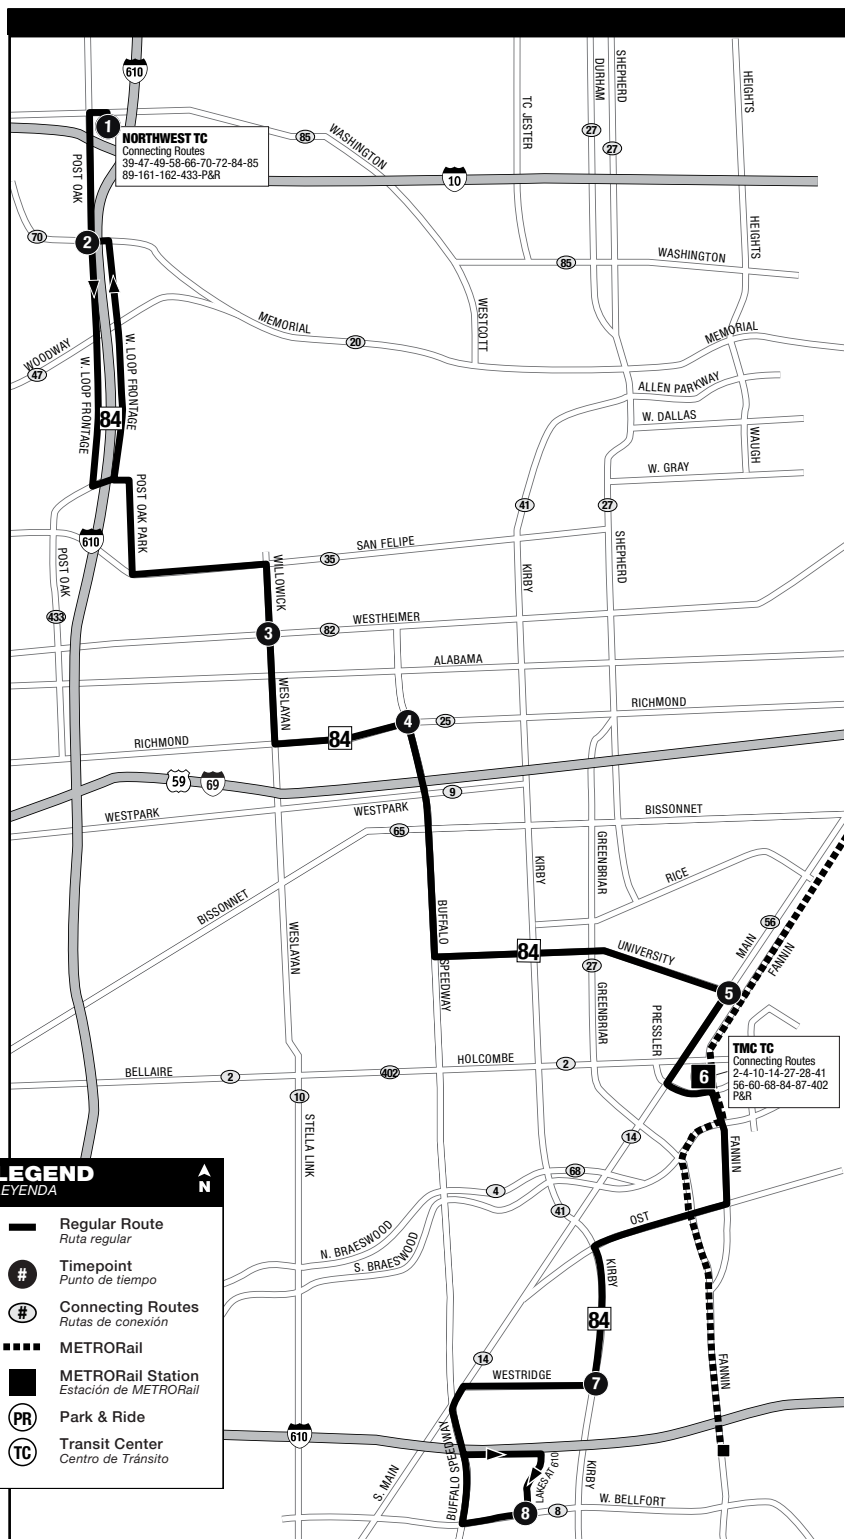

Buffalo Speedway

\$1.25
Regular Fare
Tarifa regular

January 2025

Frequent Connections / Conexiones Frecuentes

- 2 Bellaire
- 4 Beechnut
- 8 West Belfort
- 14 Hiram Clarke
- 25 Richmond
- 27 Shepherd
- 28 OST - Wayside
- 47 Hillcroft
- 56 Airline / Montrose
- 60 Cambridge
- 65 Bissonnet
- 82 Westheimer
- 85 Antoine / Washington
- 433 Silver Line
- METRO Rail Red Line

Peak
15 min.
Frequency

Off-Peak
30 min.
Frequency

RideMETRO.org
713-635-4000

84 Buffalo Speedway Route Map / Mapa de la ruta

Get Your / Obtenga su METRO Q® Fare Card / METRO Day Pass

METRO Q® Fare Card and **METRO Day Pass** are available at the METRO RideStore and at numerous retailers across the region. Call 713-635-4000 or visit RideMETRO.org for the location nearest you.